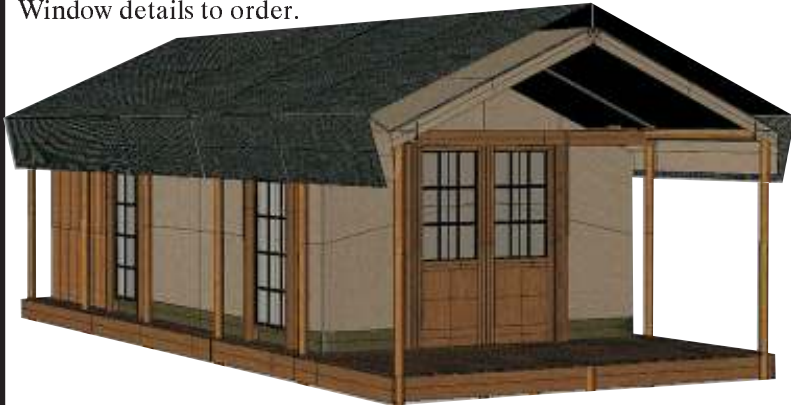

WOOD LEGGED LODGE TENTS

Size: 3.6m x 4.0m, 6.0m, 8.0m or 10.0m

Verandah: 2m x 4m

38mm steel frame, epoxy coated, electroplated or hot dip galvanized. 80% shade cloth fly sheet on 25mm structure.

Door zips mounted on velcro for ease of replacement.

Window details to order.

WOOD DOORS AND WINDOWS