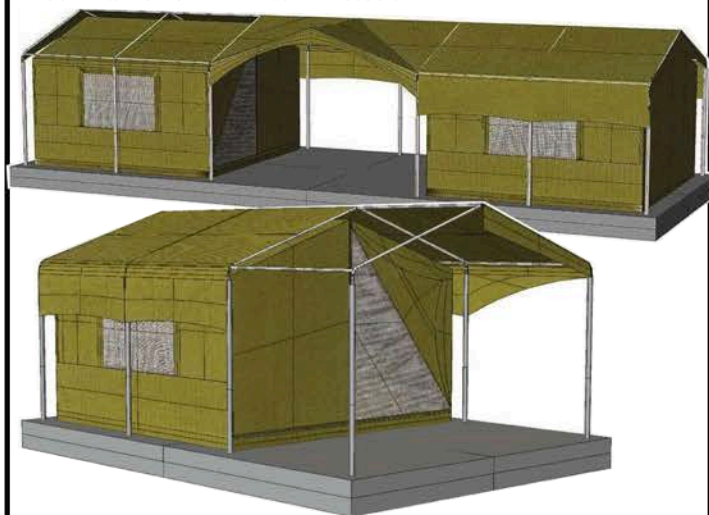

Cristys Tent and Canvas

LODGE TENTS

Nov 2024

BUSH BABY

Size: Tent 3.2m x 3.2m Frame 4.0m x 6.8m
 Verandah 1.7m x 4m
 PVC Bathroom enclosure.
 25mm swaged steel internal frame with steel corners .
 Door mounted on velcro for easy repair.

1

Price: from 3.2 x 3.2 R20 350.00 ex Vat

BUSH CABIN

Size: Tent 3.2m x 3.2m, 4.7m or 6.9m
 Legs 60 x 2 mm hot dip galvanized steel "CAST IN"
 Roof frame 25mm x 1.6mm steel.

2

Price: from R26 750.00 ex Vat

HANGING LODGE

Size: Tent 3.6m x 4.0m -10.0m
 Frame in local wood.
 Roof thatch or any available local material

3

Price: from R20 975.00 ex Vat

CABIN

Size: 3.6m x 4.0m or 5.0m Verandah: 1.5m x 4.0m
 Wood frame build by customer. Bathroom can be added.
 Tent detail same as Hanging Tent

Door zips mounted on velcro for ease of replacement.

5

Price: from R38 600.00 ex vat

WOOD LEGGED LODGE TENTS

Size: 3.6m x 4.0m, 6.0m, 8.0m or 10.0m

Verandah: 2m x 4m

38mm steel frame, epoxy coated, electroplated or hot dip galvanized. 80% shade cloth fly sheet on 25mm structure.