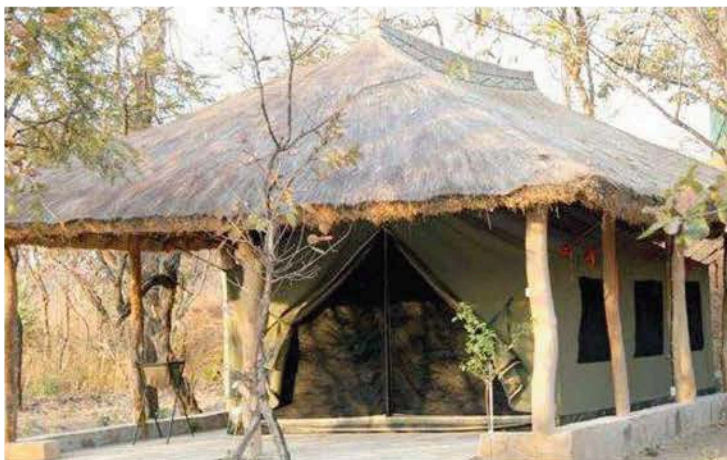

Cristys Tent and Canvas

LODGE TENTS

Nov 2024

BUSH BABY

Size: Tent 3.2m x 3.2m Frame 4.0m x 6.8m
 Verandah 1.7m x 4m
 PVC Bathroom enclosure.
 25mm swaged steel internal frame with steel corners .
 Door mounted on velcro for easy repair.

1

Price: from 3.2 x 3.2 R20 350.00 ex Vat

BUSH CABIN

Size: Tent 3.2m x 3.2m, 4.7m or 6.9m
 Legs 60 x 2 mm hot dip galvanized steel "CAST IN"
 Roof frame 25mm x 1.6mm steel.

2

Price: from R26 750.00 ex Vat

HANGING LODGE

Size: Tent 3.6m x 4.0m -10.0m
 Frame in local wood.
 Roof thatch or any available local material

3

Price: from R20 975.00 ex Vat

CABIN

Size: 3.6m x 4.0m or 5.0m Verandah: 1.5m x 4.0m
 Wood frame build by customer. Bathroom can be added.
 Tent detail same as Hanging Tent

Door zips mounted on velcro for ease of replacement.

5

Price: from R38 600.00 ex vat

WOOD LEGGED LODGE TENTS

Size: 3.6m x 4.0m, 6.0m, 8.0m or 10.0m

Verandah: 2m x 4m

38mm steel frame, epoxy coated, electroplated or hot dip galvanized. 80% shade cloth fly sheet on 25mm structure.