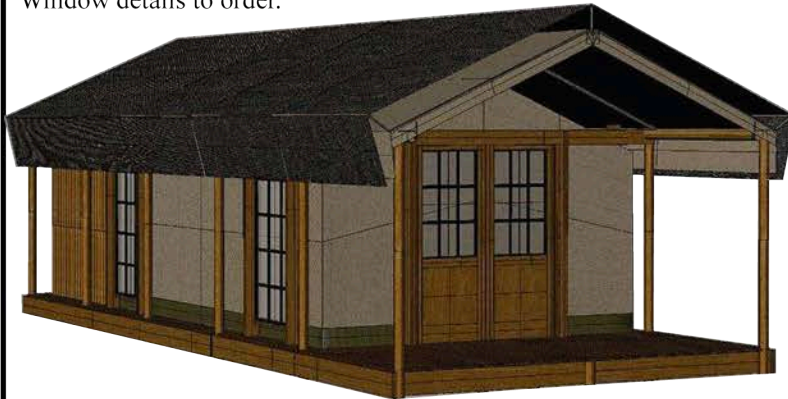

Size: Tent 3.6m x 4.0m -10.0m
 Frame in local wood.
 Roof thatch or any available local material

3

Price: from R20 975.00 ex Vat

CABIN

Size: 3.6m x 4.0m or 5.0m Verandah: 1.5m x 4.0m
 Wood frame build by customer. Bathroom can be added.
 Tent detail same as Hanging Tent

Door zips mounted on velcro for ease of replacement.

5

Price: from R38 600.00 ex vat

WOOD LEGGED LODGE TENTS

Size: 3.6m x 4.0m, 6.0m, 8.0m or 10.0m

Verandah: 2m x 4m

38mm steel frame, epoxy coated, electroplated or hot dip galvanized. 80% shade cloth fly sheet on 25mm structure.

Door zips mounted on velcro for ease of replacement.

Window details to order.

6

WOOD DOORS AND WINDOWS

CANVAS DOORS AND WINDOWS

Price: from R36 070.00 ex vat

RUSTIC LODGE

Sizes: 3.6m x 4.0m to 8.0m

Rustic lodge uses local wooden poles resulting in a saving in transport and material cost.

It also gives a rustic appearance.

CRISTY'S supply the Tent, Fly and Guide Ropes.

Price: From R33 750.000 ex vat