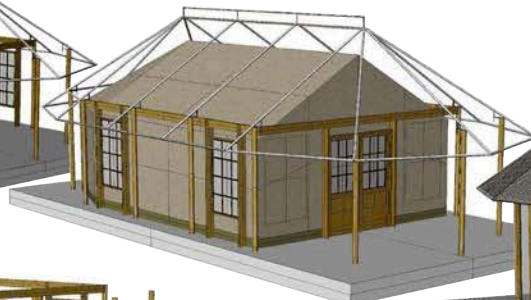

Cristys Tent and Canvas

LODGE TENTS

Nov 2024

BUSH BABY

Size: Tent 3.2m x 3.2m Frame 4.0m x 6.8m
 Verandah 1.7m x 4m
 PVC Bathroom enclosure.
 25mm swaged steel internal frame with steel corners .
 Door mounted on velcro for easy repair.

BIG BERTHA (the mother of lodge tents)

Wooden or steel legs

8

Size: 5.0m x 6.0m, 7.0m or 8.0m, Verandah: 2m x 5m, Frame 6.6m x 10m or bigger`
Flysheets 400gr PVC, netting flysheet 80% shadecloth,
500gr (extra heavy)riplock polyester/acrylic fabric
42mm steel frame, epoxy coated, electroplated or hot dip galvanized.
Door zips mounted on velcro for ease of replacement.
Window details to order.

STEEL LEG RONDAVEL
angled steel legs,
canvas doors and windows

TENT ONLY

COMPLETE TENT

Window installation:
Mount frame to wood structure.
Screw wood cover strip through canvas wall.
Cut away canvas

Wood legs complete with steel structure

Tent installed

Wood legs with windows and doors installed

Canvas roof and shade net installed

WOOD LEG RONDAVEL

Wood leg provide structural support for wood door and windows.

Price: From R67 500.000 ex vat