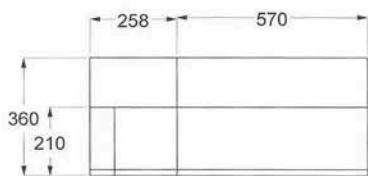

RONDAVEL TENT 5 metre wide

(You don't get more African than this)

Tent available in steel or wood legs

Canvas or wood windows and

Doors

9

TENT ONLY

WOOD LEG RONDAVEL

Wood leg provide structural support for wood door and windows.

Price: From R67 500.000 ex vat