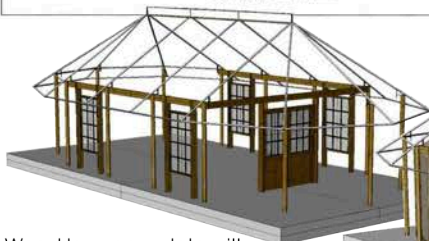

Cristys Tent and Canvas

LODGE TENTS

Nov 2024

BUSH BABY

Size: Tent 3.2m x 3.2m Frame 4.0m x 6.8m
 Verandah 1.7m x 4m
 PVC Bathroom enclosure.
 25mm swaged steel internal frame with steel corners .
 Door mounted on velcro for easy repair.

BIG BERTHA (the mother of lodge tents)

Wooden or steel legs

8

Size: 5.0m x 6.0m, 7.0m or 8.0m, Verandah: 2m x 5m, Frame 6.6m x 10m or bigger`
Flysheets 400gr PVC, netting flysheet 80% shadecloth,
500gr (extra heavy)riplock polyester/acrylic fabric
42mm steel frame, epoxy coated, electroplated or hot dip galvanized.
Door zips mounted on velcro for ease of replacement.
Window details to order.

STEEL LEG RONDAVEL
angled steel legs,
canvas doors and windows

TENT ONLY

COMPLETE TENT

Window installation:
Mount frame to wood structure.
Screw wood cover strip through canvas wall.
Cut away canvas

Wood legs complete with steel structure

Tent installed

Wood legs with windows and doors installed

Canvas roof and shade net installed

WOOD LEG RONDAVEL

Wood leg provide structural support for wood door and windows.

Price: From R67 500.000 ex vat