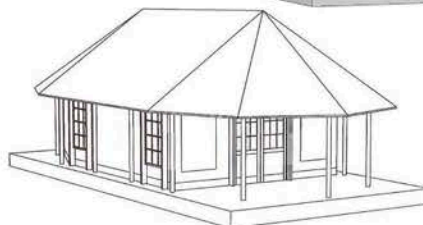

Cristys Tent and Canvas

LODGE TENTS

Nov 2024

BUSH BABY

Size: Tent 3.2m x 3.2m Frame 4.0m x 6.8m
 Verandah 1.7m x 4m
 PVC Bathroom enclosure.
 25mm swaged steel internal frame with steel corners .
 Door mounted on velcro for easy repair.

BIG BERTHA (the mother of lodge tents)

Wooden or steel legs

8

Size: 5.0m x 6.0m, 7.0m or 8.0m, Verandah: 2m x 5m, Frame 6.6m x 10m or bigger`
Flysheets 400gr PVC, netting flysheet 80% shadecloth,
500gr (extra heavy)riplock polyester/acrylic fabric
42mm steel frame, epoxy coated, electroplated or hot dip galvanized.
Door zips mounted on velcro for ease of replacement.
Window details to order.

Price: from R49 900.00 ex Vat

RONDAVEL TENT 5 metre wide

(You don't get more African than this)

Tent available in steel or wood legs

Canvas or wood windows and

Doors

9

WOOD LEG RONDAVEL TENT WITH WOOD DOORS AND WINDOWS

STEEL LEG RONDAVEL
angled steel legs,
canvas doors and windows

TENT ONLY

COMPLETE TENT

Window installation:
Mount frame to wood structure.
Screw wood cover strip through canvas wall.
Cut away canvas

Wood legs complete with steel structure