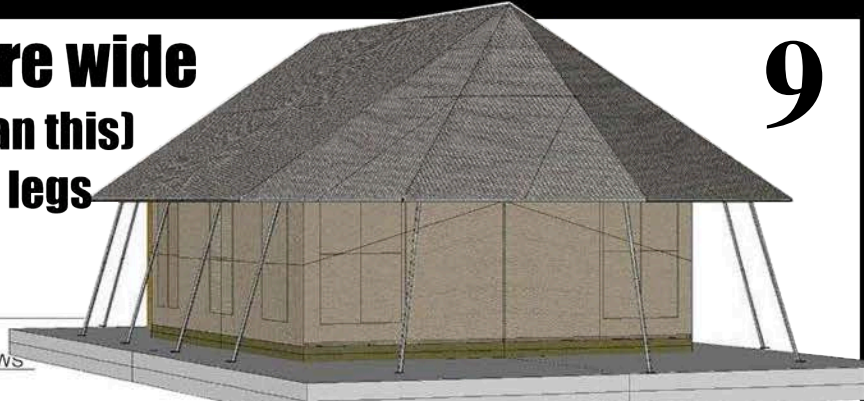

STEEL LEG RONDAVEL
angled steel legs,
canvas doors and windows

RONDAVEL TENT 5 metre wide

(You don't get more African than this)

Tent available in steel or wood legs

Canvas or wood windows and

Doors

9