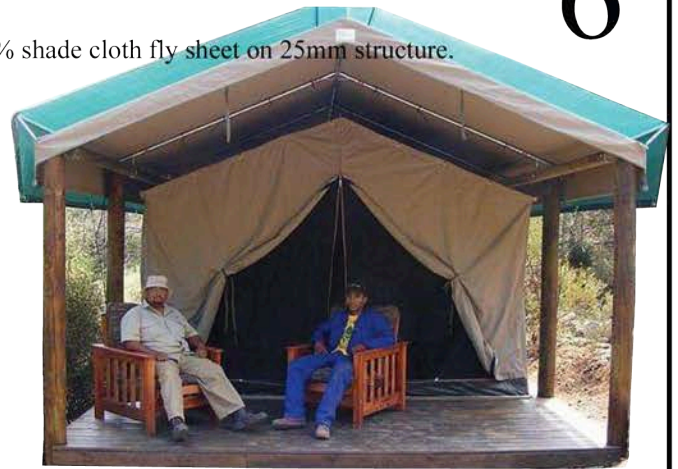

Cristys Tent and Canvas

LODGE TENTS

Nov 2024

BUSH BABY

Size: Tent 3.2m x 3.2m Frame 4.0m x 6.8m
 Verandah 1.7m x 4m
 PVC Bathroom enclosure.
 25mm swaged steel internal frame with steel corners .
 Door mounted on velcro for easy repair.

Door zips mounted on velcro for ease of replacement.

5

Price: from R38 600.00 ex vat

WOOD LEGGED LODGE TENTS

Size: 3.6m x 4.0m, 6.0m, 8.0m or 10.0m

Verandah: 2m x 4m

38mm steel frame, epoxy coated, electroplated or hot dip galvanized. 80% shade cloth fly sheet on 25mm structure.

Door zips mounted on velcro for ease of replacement.

Window details to order.

6

WOOD DOORS AND WINDOWS

CANVAS DOORS AND WINDOWS

Price: from R36 070.00 ex vat

RUSTIC LODGE

Sizes: 3.6m x 4.0m to 8.0m

BIG BERTHA (the mother of lodge tents)

Wooden or steel legs

8

Size: 5.0m x 6.0m, 7.0m or 8.0m, Verandah: 2m x 5m, Frame 6.6m x 10m or bigger`
Flysheets 400gr PVC, netting flysheet 80% shadecloth,
500gr (extra heavy)riplock polyester/acrylic fabric
42mm steel frame, epoxy coated, electroplated or hot dip galvanized.
Door zips mounted on velcro for ease of replacement.
Window details to order.