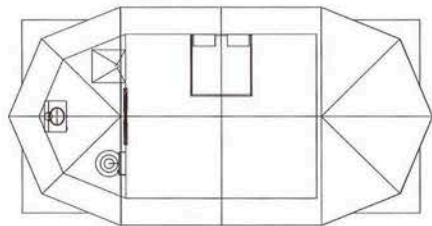

WOOD LEG RONDAVEL TENT WITH WOOD DOORS AND WINDOWS