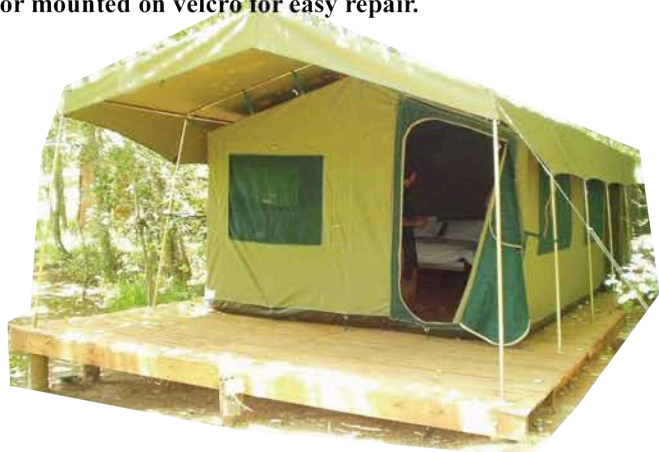

Cristys Tent and Canvas

LODGE TENTS

Nov 2024

BUSH BABY

Size: Tent 3.2m x 3.2m Frame 4.0m x 6.8m
 Verandah 1.7m x 4m
 PVC Bathroom enclosure.
 25mm swaged steel internal frame with steel corners .
 Door mounted on velcro for easy repair.

1

Price: from 3.2 x 3.2 R20 350.00 ex Vat

BUSH CABIN

Size: Tent 3.2m x 3.2m, 4.7m or 6.9m
 Legs 60 x 2 mm hot dip galvanized steel "CAST IN"
 Roof frame 25mm x 1.6mm steel.

2

Price: from R26 750.00 ex Vat

HANGING LODGE