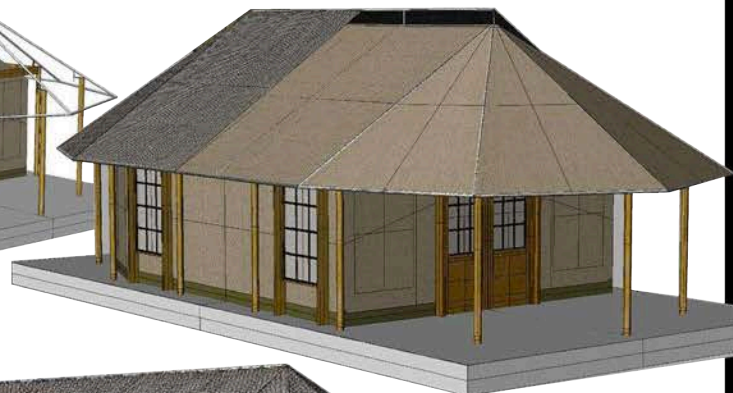

Cristys Tent and Canvas

LODGE TENTS

Nov 2024

BUSH BABY

Size: Tent 3.2m x 3.2m Frame 4.0m x 6.8m
 Verandah 1.7m x 4m
 PVC Bathroom enclosure.
 25mm swaged steel internal frame with steel corners .
 Door mounted on velcro for easy repair.

BIG BERTHA (the mother of lodge tents)

Wooden or steel legs

8

Size: 5.0m x 6.0m, 7.0m or 8.0m, Verandah: 2m x 5m, Frame 6.6m x 10m or bigger`
Flysheets 400gr PVC, netting flysheet 80% shadecloth,
500gr (extra heavy)riplock polyester/acrylic fabric
42mm steel frame, epoxy coated, electroplated or hot dip galvanized.
Door zips mounted on velcro for ease of replacement.
Window details to order.

STEEL LEG RONDAVEL
angled steel legs,
canvas doors and windows

TENT ONLY

COMPLETE TENT

Window installation:
Mount frame to wood structure.
Screw wood cover strip through canvas wall.
Cut away canvas

Wood legs complete with steel structure

Tent installed

Wood legs with windows and doors installed

Canvas roof and shade net installed

WOOD LEG RONDAVEL

Wood leg provide structural support for wood door and windows.

Price: From R67 500.000 ex vat