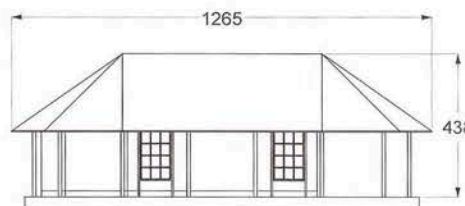

Cristys Tent and Canvas

LODGE TENTS

Nov 2024

BUSH BABY

Size: Tent 3.2m x 3.2m Frame 4.0m x 6.8m
 Verandah 1.7m x 4m
 PVC Bathroom enclosure.
 25mm swaged steel internal frame with steel corners .
 Door mounted on velcro for easy repair.

BIG BERTHA (the mother of lodge tents)

Wooden or steel legs

8

Size: 5.0m x 6.0m, 7.0m or 8.0m, Verandah: 2m x 5m, Frame 6.6m x 10m or bigger`
Flysheets 400gr PVC, netting flysheet 80% shadecloth,
500gr (extra heavy)riplock polyester/acrylic fabric
42mm steel frame, epoxy coated, electroplated or hot dip galvanized.
Door zips mounted on velcro for ease of replacement.
Window details to order.

Price: from R49 900.00 ex Vat

RONDAVEL TENT 5 metre wide

(You don't get more African than this)

Tent available in steel or wood legs

Canvas or wood windows and

Doors

9

WOOD LEG RONDAVEL TENT WITH WOOD DOORS AND WINDOWS

STEEL LEG RONDAVEL
angled steel legs,
canvas doors and windows

TENT ONLY

COMPLETE TENT

Window installation:
Mount frame to wood structure.
Screw wood cover strip through canvas wall.
Cut away canvas

Wood legs complete with steel structure