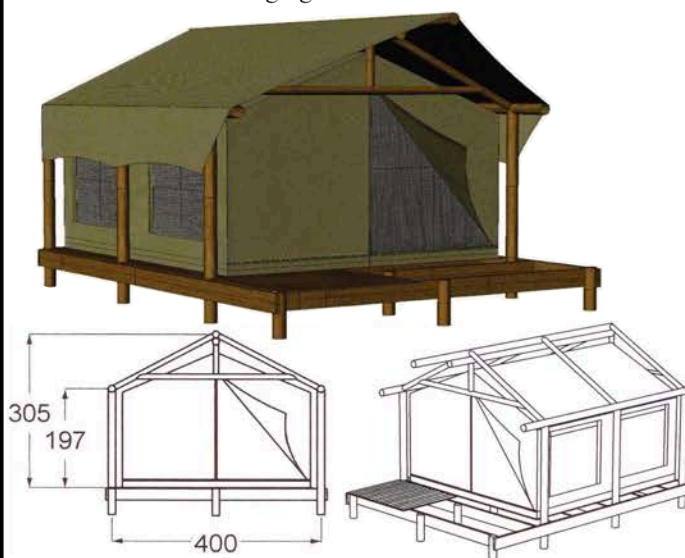

Cristys Tent and Canvas

LODGE TENTS

Nov 2024

BUSH BABY

Size: Tent 3.2m x 3.2m Frame 4.0m x 6.8m
 Verandah 1.7m x 4m
 PVC Bathroom enclosure.
 25mm swaged steel internal frame with steel corners .
 Door mounted on velcro for easy repair.

Size: Tent 3.6m x 4.0m -10.0m
 Frame in local wood.
 Roof thatch or any available local material

3

Price: from R20 975.00 ex Vat

CABIN

Size: 3.6m x 4.0m or 5.0m Verandah: 1.5m x 4.0m
 Wood frame build by customer. Bathroom can be added.
 Tent detail same as Hanging Tent

4

Price: from R25 850.00 ex Vat

35 Kendal Rd, Diep
 River
 Cape Town
 Ph 021 712 5020
 Cristys@mweb.co.za

LODGE TENTS

Size: 3.6m x 4.0m, 6.0m, 8.0m or 10.0m

Verandah: 2m x 4.5m

38mm steel frame, epoxy coated, electroplated or hot dip galvanized. 80% shade cloth fly sheet on 25mm structure.

Door zips mounted on velcro for ease of replacement.

5

Price: from R38 600.00 ex vat

WOOD LEGGED LODGE TENTS

Size: 3.6m x 4.0m, 6.0m, 8.0m or 10.0m

Verandah: 2m x 4m

38mm steel frame, epoxy coated, electroplated or hot dip galvanized. 80% shade cloth fly sheet on 25mm structure.