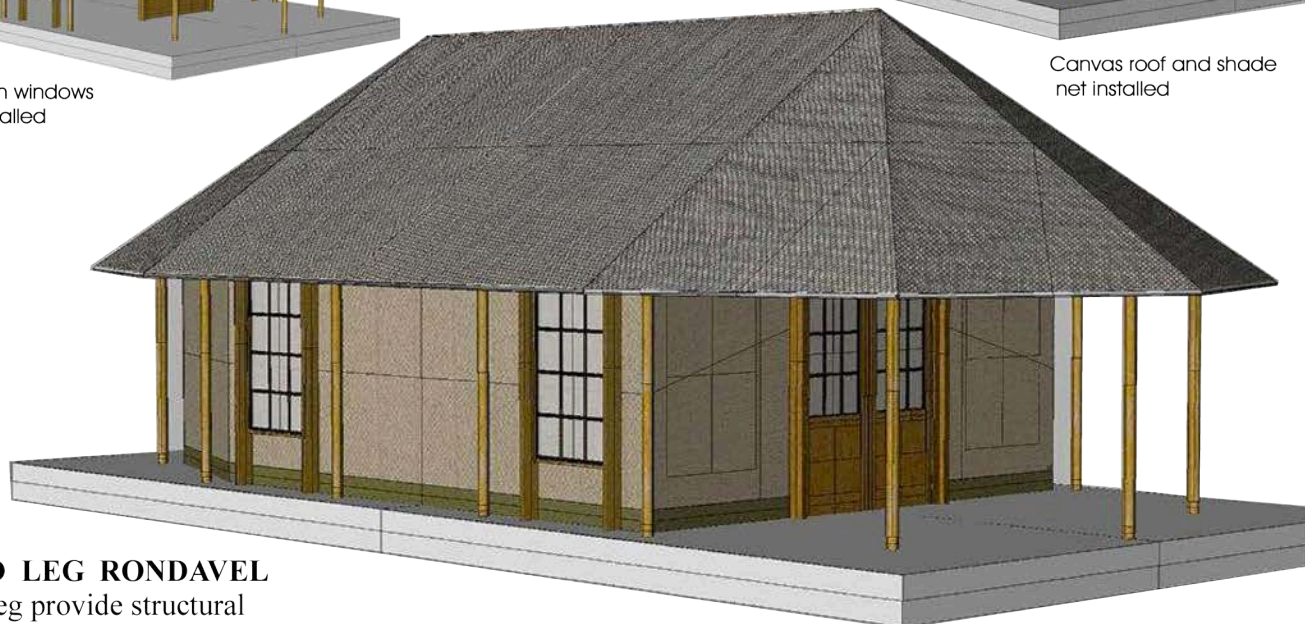

BIG BERTHA (the mother of lodge tents)

Wooden or steel legs

8

Size: 5.0m x 6.0m, 7.0m or 8.0m, Verandah: 2m x 5m, Frame 6.6m x 10m or bigger`
Flysheets 400gr PVC, netting flysheet 80% shadecloth,
500gr (extra heavy)riplock polyester/acrylic fabric
42mm steel frame, epoxy coated, electroplated or hot dip galvanized.
Door zips mounted on velcro for ease of replacement.
Window details to order.

STEEL LEG RONDAVEL
angled steel legs,
canvas doors and windows

TENT ONLY

COMPLETE TENT

Window installation:
Mount frame to wood structure.
Screw wood cover strip through canvas wall.
Cut away canvas

Wood legs complete with steel structure

Tent installed

Wood legs with windows and doors installed

Canvas roof and shade net installed

WOOD LEG RONDAVEL

Wood leg provide structural support for wood door and windows.

Price: From R67 500.000 ex vat