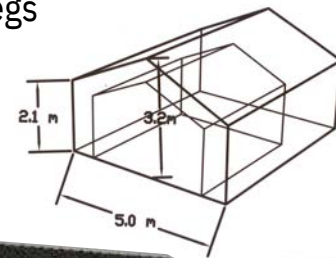

Cristys Tent and Canvas

LODGE TENTS

Nov 2024

BUSH BABY

Size: Tent 3.2m x 3.2m Frame 4.0m x 6.8m
 Verandah 1.7m x 4m
 PVC Bathroom enclosure.
 25mm swaged steel internal frame with steel corners .
 Door mounted on velcro for easy repair.

BIG BERTHA (the mother of lodge tents)

Wooden or steel legs

8

Size: 5.0m x 6.0m, 7.0m or 8.0m, Verandah: 2m x 5m, Frame 6.6m x 10m or bigger`
Flysheets 400gr PVC, netting flysheet 80% shadecloth,
500gr (extra heavy)riplock polyester/acrylic fabric
42mm steel frame, epoxy coated, electroplated or hot dip galvanized.
Door zips mounted on velcro for ease of replacement.
Window details to order.