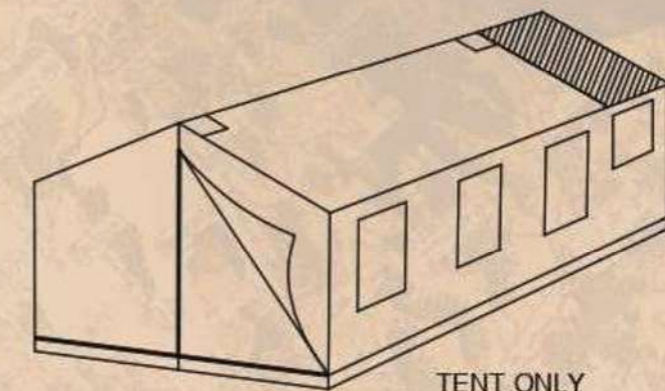

SUITE revision 2

Notes

Ten canvas windows with inside and outside covers.
One roll-up door to as entrance and one roll-up doors at back veranda.
Colour olive green canvas, Netting green.
No groundsheet.
Dimensions in cm.

COMPLETE TENT

Rondavel Lodge

8M X 3.6M WOOD LEG TENT WITH PARTITION TO BATHROOM

Notes:

- Tent colour OLIVE GREEN
- Windows, 0.9m wide per side complete with outside and inside window covers. Inside covers zipped to open downward.
- Two zip closing vents in roof of tent.
- Front door inverted T, zips mounted on velcro.
- Partition door same panel on velcro
- Flysheet roof to be Riplock canvas similar to tent.
- All canvas polyested/acrylic riplock.
- Mess in bathroom roof to allow steam to escape.

FRONT

SIDE

TYPICAL PERSPECTIVE

FRONT

SIDE

PANEL DOOR
IN PARTITION

TENT ONLY

Wooden Leg Lodge

3.6M X 4M TENT IN 8M FRAME

FRONT

SIDE

Steel Leg Lodge

Bush Baby Lodge

Hanging Lodge

WOOD LEG RONDAVEL TENT 6M X 3.6M

TOP