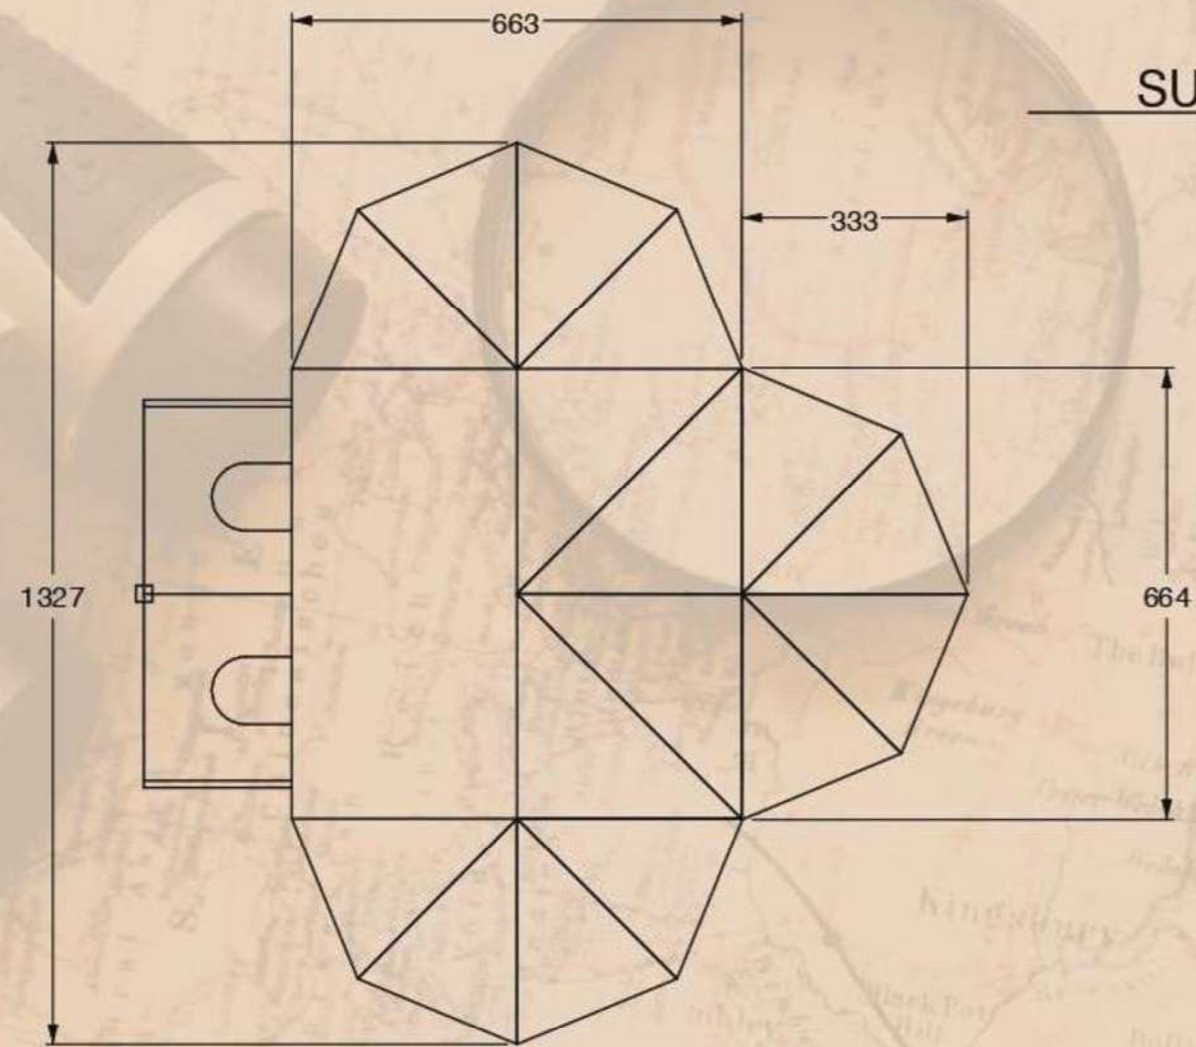

SUITE revision 2

Notes

Ten canvas windows with inside and outside covers.
One roll-up door to as entrance and one roll-up doors at back veranda.
Colour olive green canvas, Netting green.
No groundsheet.
Dimensions in cm.

COMPLETE TENT

Rondavel Lodge

8M X 3.6M WOOD LEG TENT WITH PARTITION TO BATHROOM

Notes:

- Tent colour OLIVE GREEN
- Windows, 0.9m wide per side complete with outside and inside window covers. Inside covers zipped to open downward.
- Two zip closing vents in roof of tent.
- Front door inverted T, zips mounted on velcro.
- Partition door same panel on velcro
- Flysheet roof to be Riplock canvas similar to tent.
- All canvas polyested/acrylic riplock.
- Mess in bathroom roof to allow steam to escape.

3.6M X 4M TENT IN 8M FRAME

FRONT

SIDE

Steel Leg Lodge

Bush Baby Lodge

Hanging Lodge

WOOD LEG RONDAVEL TENT 6M X 3.6M

TOP