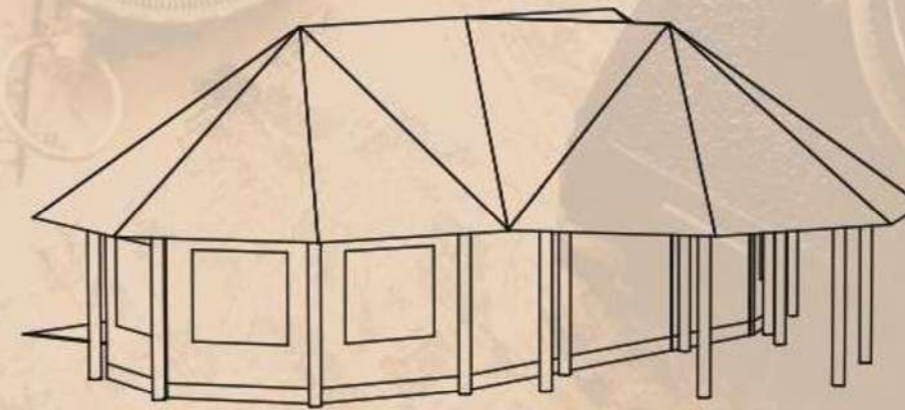

SUITE revision 2

Notes

Ten canvas windows with inside and outside covers.
One roll-up door to as entrance and one roll-up doors at back veranda.
Colour olive green canvas, Netting green.
No groundsheet.
Dimensions in cm.

COMPLETE TENT

Rondavel Lodge

8M X 3.6M WOOD LEG TENT WITH PARTITION TO BATHROOM

Notes:

- Tent colour OLIVE GREEN
- Windows, 0.9m wide per side complete with outside and inside window covers. Inside covers zipped to open downward.
- Two zip closing vents in roof of tent.
- Front door inverted T, zips mounted on velcro.
- Partition door same panel on velcro
- Flysheet roof to be Riplock canvas similar to tent.
- All canvas polyested/acrylic riplock.
- Mess in bathroom roof to allow steam to escape.

FRONT

SIDE

TYPICAL PERSPECTIVE

FRONT

SIDE

PANEL DOOR
IN PARTITION

TENT ONLY

Wooden Leg Lodge

3.6M X 4M TENT IN 8M FRAME

FRONT

SIDE

Steel Leg Lodge

Bush Baby Lodge

Hanging Lodge

WOOD LEG RONDAVEL TENT 6M X 3.6M

TOP