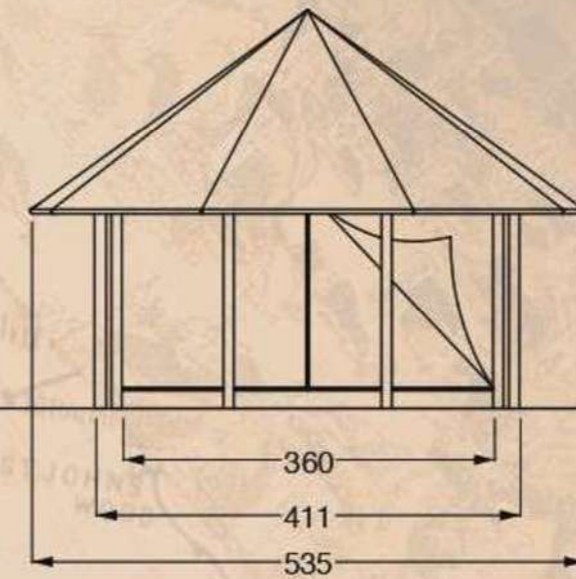

WOOD LEG RONDAVEL TENT 6M X 3.6M

TOP

FRONT