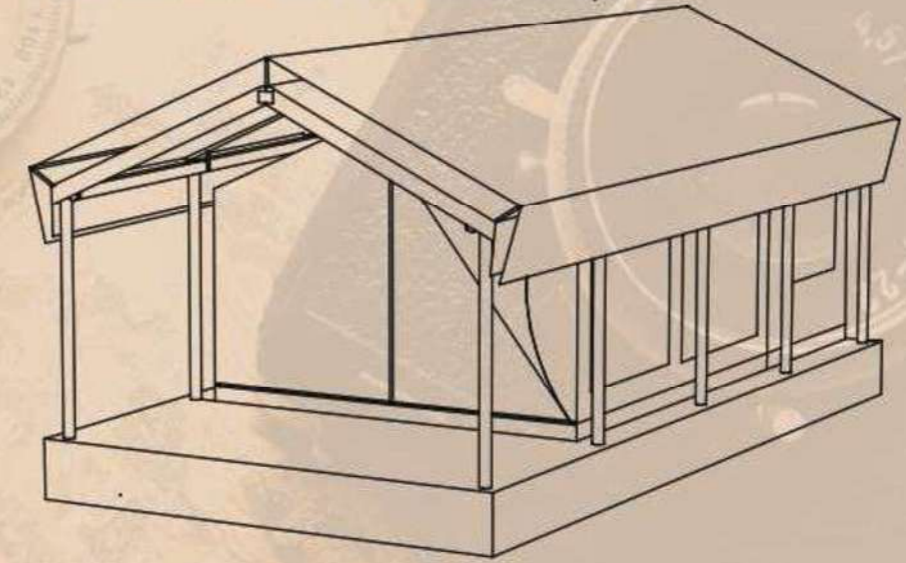

SUITE revision 2

Notes

Ten canvas windows with inside and outside covers.
One roll-up door to as entrance and one roll-up doors at back veranda.
Colour olive green canvas, Netting green.
No groundsheet.
Dimensions in cm.

COMPLETE TENT

Rondavel Lodge

8M X 3.6M WOOD LEG TENT WITH PARTITION TO BATHROOM

Notes:

- Tent colour OLIVE GREEN
- Windows, 0.9m wide per side complete with outside and inside window covers. Inside covers zipped to open downward.
- Two zip closing vents in roof of tent.
- Front door inverted T, zips mounted on velcro.
- Partition door same panel on velcro
- Flysheet roof to be Riplock canvas similar to tent.
- All canvas polyested/acrylic riplock.
- Mess in bathroom roof to allow steam to escape.

FRONT

SIDE

TYPICAL PERSPECTIVE

FRONT

SIDE

PANEL DOOR
IN PARTITION

TENT ONLY

Wooden Leg Lodge

3.6M X 4M TENT IN 8M FRAME

FRONT

SIDE

Steel Leg Lodge

Bush Baby Lodge

Hanging Lodge

WOOD LEG RONDAVEL TENT 6M X 3.6M

TOP