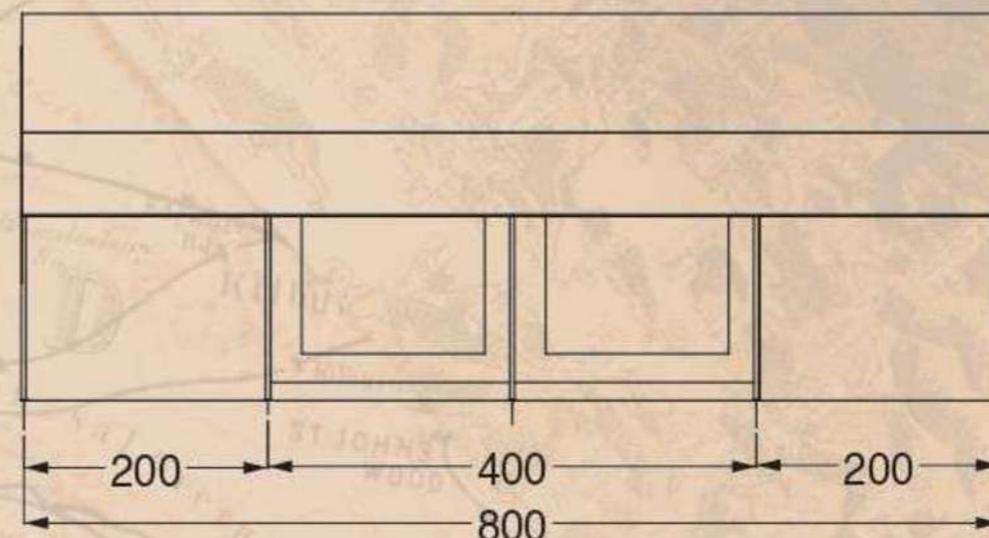

COMPLETE TENT

Rondavel Lodge

8M X 3.6M WOOD LEG TENT WITH PARTITION TO BATHROOM

Notes:

- Tent colour OLIVE GREEN
- Windows, 0.9m wide per side complete with outside and inside window covers. Inside covers zipped to open downward.
- Two zip closing vents in roof of tent.
- Front door inverted T, zips mounted on velcro.
- Partition door same panel on velcro
- Flysheet roof to be Riplock canvas similar to tent.
- All canvas polyested/acrylic riplock.
- Mess in bathroom roof to allow steam to escape.

3.6M X 4M TENT IN 8M FRAME

FRONT

SIDE

Steel Leg Lodge

Bush Baby Lodge

Hanging Lodge

WOOD LEG RONDAVEL TENT 6M X 3.6M

TOP