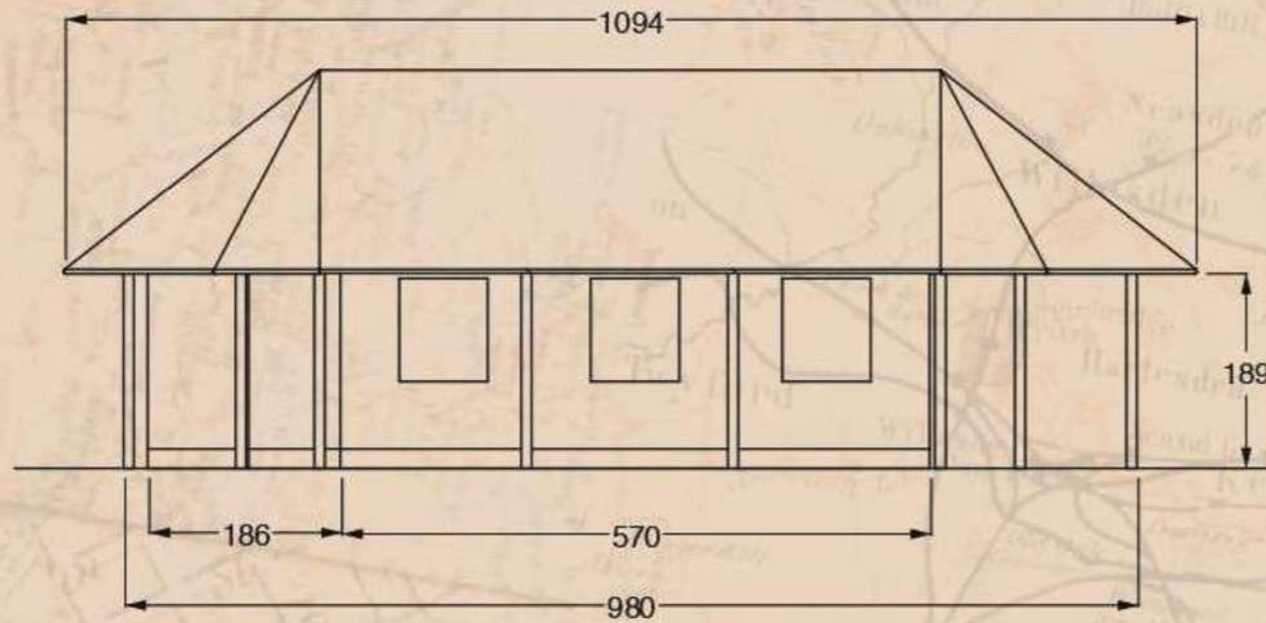

SUITE revision 2

Notes

Ten canvas windows with inside and outside covers.
One roll-up door to as entrance and one roll-up doors at back veranda.
Colour olive green canvas, Netting green.
No groundsheet.
Dimensions in cm.

COMPLETE TENT

Rondavel Lodge

8M X 3.6M WOOD LEG TENT WITH PARTITION TO BATHROOM

Notes:

- Tent colour OLIVE GREEN
- Windows, 0.9m wide per side complete with outside and inside window covers. Inside covers zipped to open downward.
- Two zip closing vents in roof of tent.
- Front door inverted T, zips mounted on velcro.
- Partition door same panel on velcro
- Flysheet roof to be Riplock canvas similar to tent.
- All canvas polyested/acrylic riplock.
- Mess in bathroom roof to allow steam to escape.

3.6M X 4M TENT IN 8M FRAME

FRONT

SIDE

Steel Leg Lodge

Bush Baby Lodge

Hanging Lodge

WOOD LEG RONDAVEL TENT 6M X 3.6M

TOP