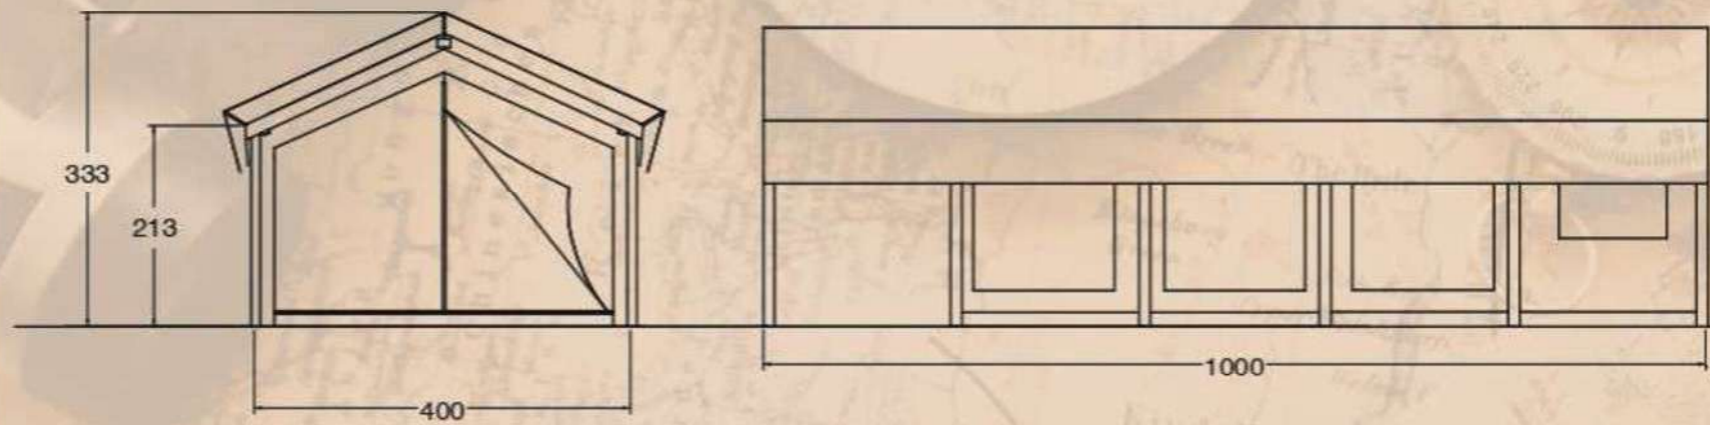

SUITE revision 2

Notes

Ten canvas windows with inside and outside covers.
One roll-up door to as entrance and one roll-up doors at back veranda.
Colour olive green canvas, Netting green.
No groundsheet.
Dimensions in cm.

COMPLETE TENT

Rondavel Lodge

8M X 3.6M WOOD LEG TENT WITH PARTITION TO BATHROOM

Notes:

- Tent colour OLIVE GREEN
- Windows, 0.9m wide per side complete with outside and inside window covers. Inside covers zipped to open downward.
- Two zip closing vents in roof of tent.
- Front door inverted T, zips mounted on velcro.
- Partition door same panel on velcro
- Flysheet roof to be Riplock canvas similar to tent.
- All canvas polyested/acrylic riplock.
- Mess in bathroom roof to allow steam to escape.

3.6M X 4M TENT IN 8M FRAME

FRONT

SIDE

Steel Leg Lodge

Bush Baby Lodge

Hanging Lodge

WOOD LEG RONDAVEL TENT 6M X 3.6M

TOP