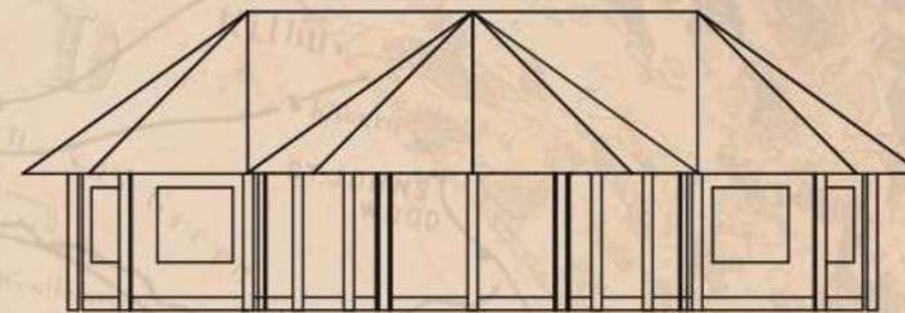

SUITE revision 2

Notes

Ten canvas windows with inside and outside covers.
One roll-up door to as entrance and one roll-up doors at back veranda.
Colour olive green canvas, Netting green.
No groundsheet.
Dimensions in cm.

COMPLETE TENT

Rondavel Lodge

8M X 3.6M WOOD LEG TENT WITH PARTITION TO BATHROOM

Notes:

- Tent colour OLIVE GREEN
- Windows, 0.9m wide per side complete with outside and inside window covers. Inside covers zipped to open downward.
- Two zip closing vents in roof of tent.
- Front door inverted T, zips mounted on velcro.
- Partition door same panel on velcro
- Flysheet roof to be Riplock canvas similar to tent.
- All canvas polyested/acrylic riplock.
- Mess in bathroom roof to allow steam to escape.

FRONT

SIDE

TYPICAL PERSPECTIVE

FRONT

SIDE

PANEL DOOR
IN PARTITION

TENT ONLY

Wooden Leg Lodge

3.6M X 4M TENT IN 8M FRAME

FRONT

SIDE

Steel Leg Lodge

Bush Baby Lodge

Hanging Lodge

WOOD LEG RONDAVEL TENT 6M X 3.6M

TOP