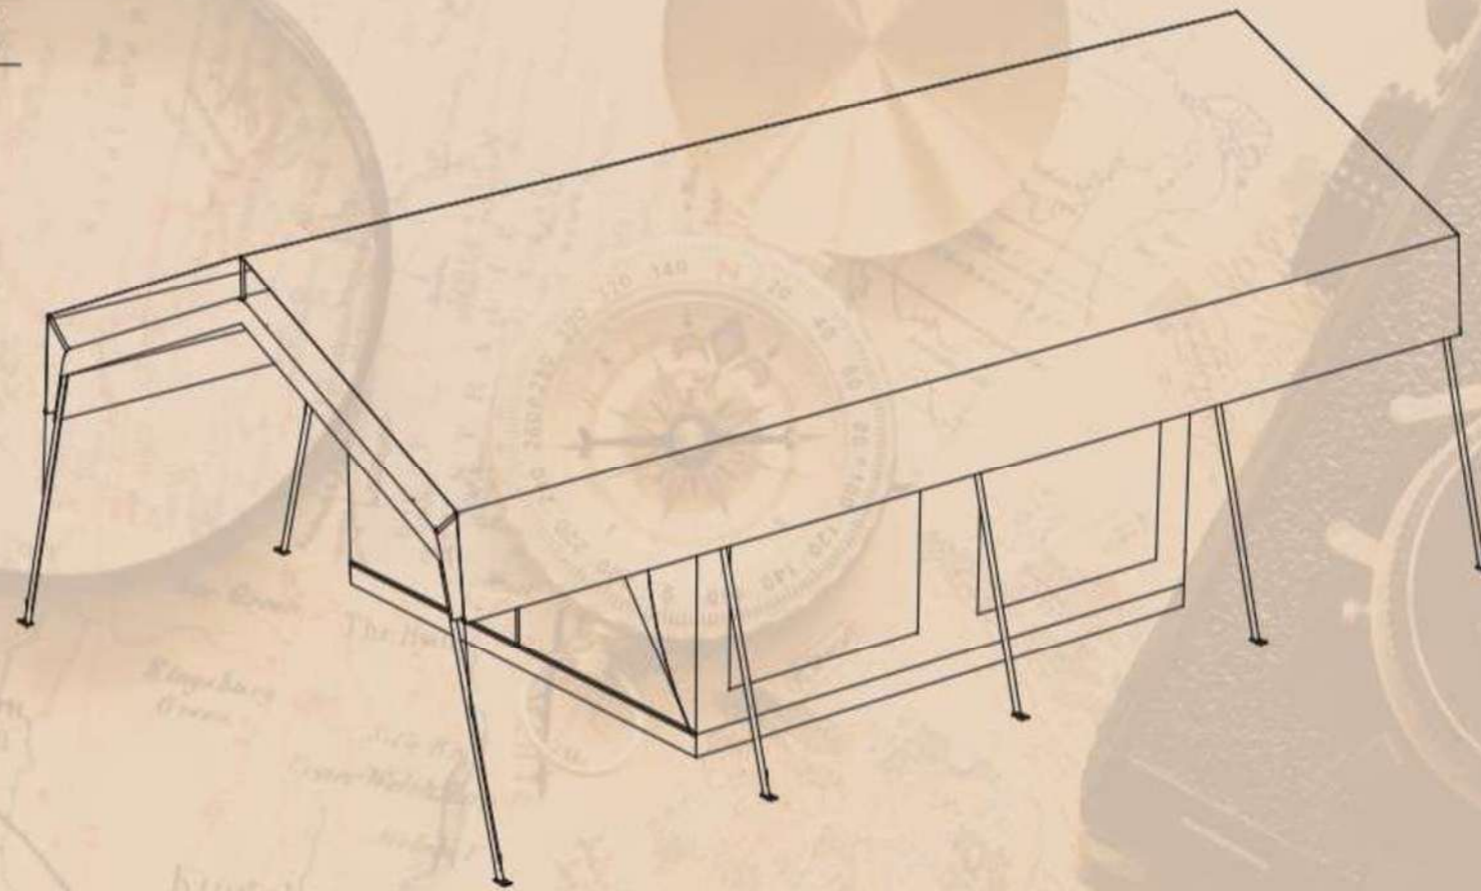

SUITE revision 2

Notes

Ten canvas windows with inside and outside covers.
One roll-up door to as entrance and one roll-up doors at back veranda.
Colour olive green canvas, Netting green.
No groundsheet.
Dimensions in cm.

COMPLETE TENT

Rondavel Lodge

8M X 3.6M WOOD LEG TENT WITH PARTITION TO BATHROOM

Notes:

- Tent colour OLIVE GREEN
- Windows, 0.9m wide per side complete with outside and inside window covers. Inside covers zipped to open downward.
- Two zip closing vents in roof of tent.
- Front door inverted T, zips mounted on velcro.
- Partition door same panel on velcro
- Flysheet roof to be Riplock canvas similar to tent.
- All canvas polyested/acrylic riplock.
- Mess in bathroom roof to allow steam to escape.

FRONT

SIDE

TYPICAL PERSPECTIVE

FRONT

SIDE

PANEL DOOR
IN PARTITION

TENT ONLY

Wooden Leg Lodge

3.6M X 4M TENT IN 8M FRAME

FRONT

SIDE

Steel Leg Lodge

Bush Baby Lodge

Hanging Lodge

WOOD LEG RONDAVEL TENT 6M X 3.6M

TOP