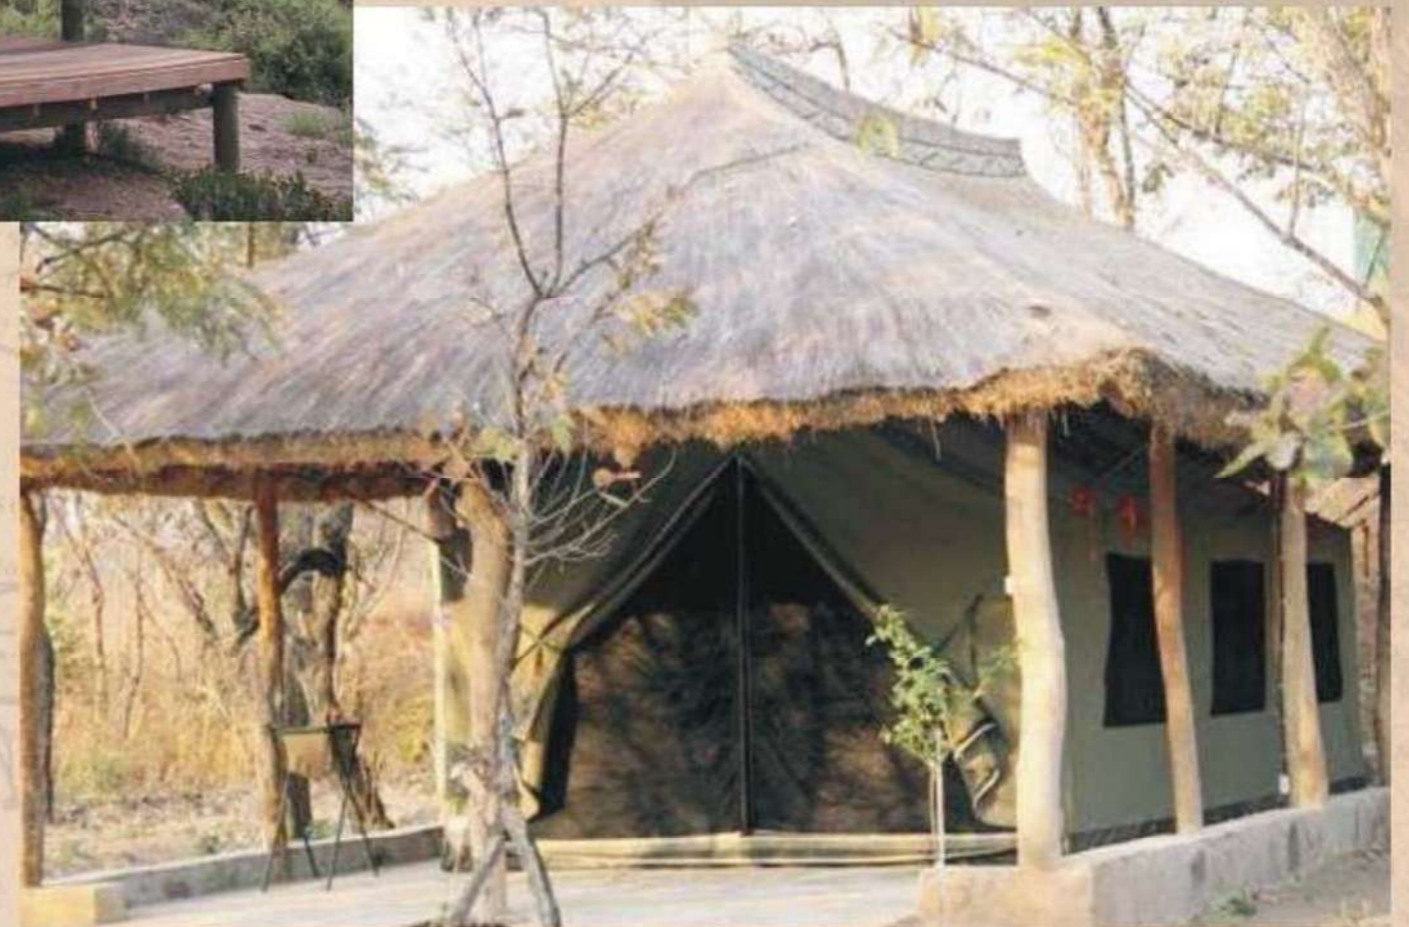

SUITE revision 2

Notes

Ten canvas windows with inside and outside covers.
One roll-up door to as entrance and one roll-up doors at back veranda.
Colour olive green canvas, Netting green.
No groundsheet.
Dimensions in cm.

COMPLETE TENT

Rondavel Lodge

8M X 3.6M WOOD LEG TENT WITH PARTITION TO BATHROOM

Notes:

- Tent colour OLIVE GREEN
- Windows, 0.9m wide per side complete with outside and inside window covers. Inside covers zipped to open downward.
- Two zip closing vents in roof of tent.
- Front door inverted T, zips mounted on velcro.
- Partition door same panel on velcro
- Flysheet roof to be Riplock canvas similar to tent.
- All canvas polyested/acrylic riplock.
- Mess in bathroom roof to allow steam to escape.

FRONT

SIDE

TYPICAL PERSPECTIVE

FRONT

SIDE

PANEL DOOR
IN PARTITION

TENT ONLY

Wooden Leg Lodge

3.6M X 4M TENT IN 8M FRAME

FRONT

SIDE

Steel Leg Lodge

Bush Baby Lodge

Hanging Lodge

WOOD LEG RONDAVEL TENT 6M X 3.6M

TOP