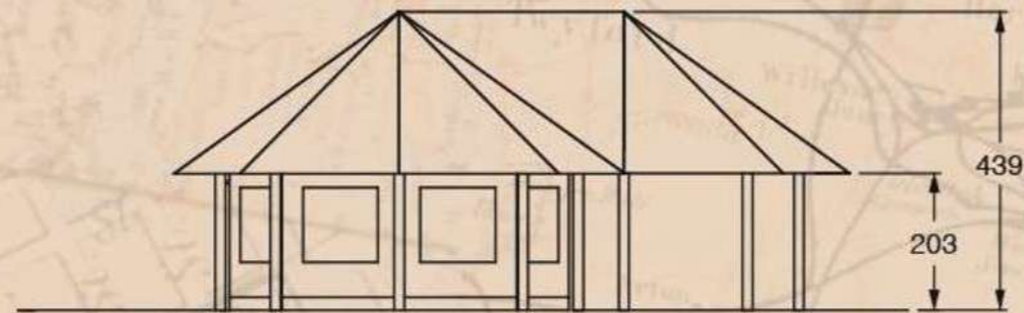

SUITE revision 2

Notes

Ten canvas windows with inside and outside covers.
One roll-up door to as entrance and one roll-up doors at back veranda.
Colour olive green canvas, Netting green.
No groundsheet.
Dimensions in cm.

COMPLETE TENT

Rondavel Lodge

8M X 3.6M WOOD LEG TENT WITH PARTITION TO BATHROOM

Notes:

- Tent colour OLIVE GREEN
- Windows, 0.9m wide per side complete with outside and inside window covers. Inside covers zipped to open downward.
- Two zip closing vents in roof of tent.
- Front door inverted T, zips mounted on velcro.
- Partition door same panel on velcro
- Flysheet roof to be Riplock canvas similar to tent.
- All canvas polyested/acrylic riplock.
- Mess in bathroom roof to allow steam to escape.

3.6M X 4M TENT IN 8M FRAME

FRONT

SIDE

Steel Leg Lodge

Bush Baby Lodge

Hanging Lodge

WOOD LEG RONDAVEL TENT 6M X 3.6M

TOP