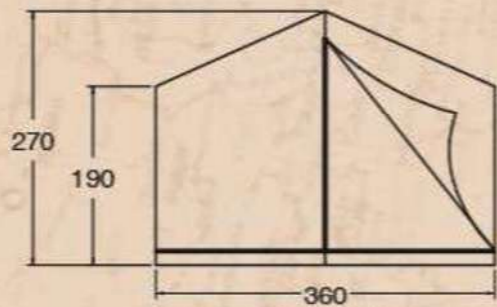

8M X 3.6M WOOD LEG TENT WITH PARTITION TO BATHROOM

Notes:

- Tent colour OLIVE GREEN
- Windows, 0.9m wide per side complete with outside and inside window covers. Inside covers zipped to open downward.
- Two zip closing vents in roof of tent.
- Front door inverted T, zips mounted on velcro.
- Partition door same panel on velcro
- Flysheet roof to be Riplock canvas similar to tent.
- All canvas polyested/acrylic riplock.
- Mess in bathroom roof to allow steam to escape.

FRONT