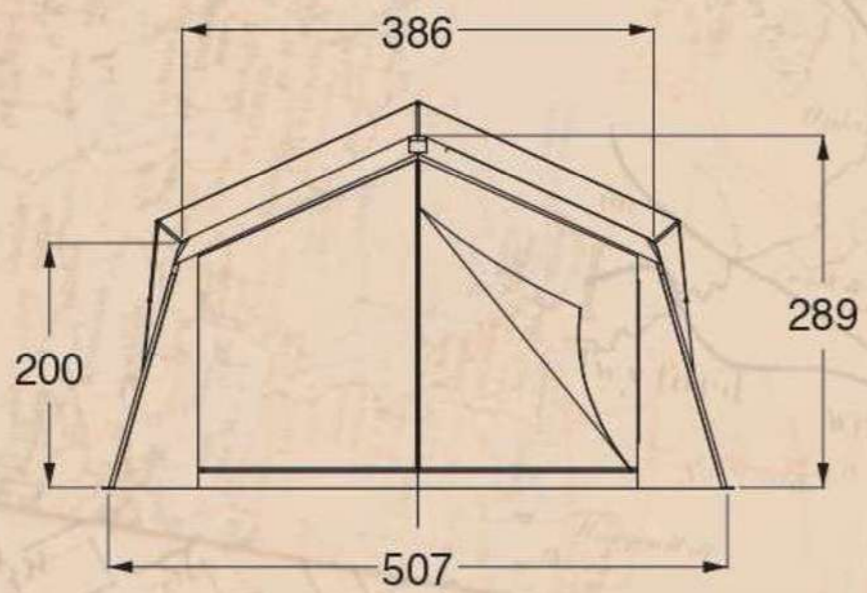

SUITE revision 2

Notes

Ten canvas windows with inside and outside covers.
One roll-up door to as entrance and one roll-up doors at back veranda.
Colour olive green canvas, Netting green.
No groundsheet.
Dimensions in cm.

COMPLETE TENT

Rondavel Lodge

8M X 3.6M WOOD LEG TENT WITH PARTITION TO BATHROOM

Notes:

- Tent colour OLIVE GREEN
- Windows, 0.9m wide per side complete with outside and inside window covers. Inside covers zipped to open downward.
- Two zip closing vents in roof of tent.
- Front door inverted T, zips mounted on velcro.
- Partition door same panel on velcro
- Flysheet roof to be Riplock canvas similar to tent.
- All canvas polyested/acrylic riplock.
- Mess in bathroom roof to allow steam to escape.

3.6M X 4M TENT IN 8M FRAME

FRONT

SIDE

Steel Leg Lodge

Bush Baby Lodge

Hanging Lodge

WOOD LEG RONDAVEL TENT 6M X 3.6M

TOP