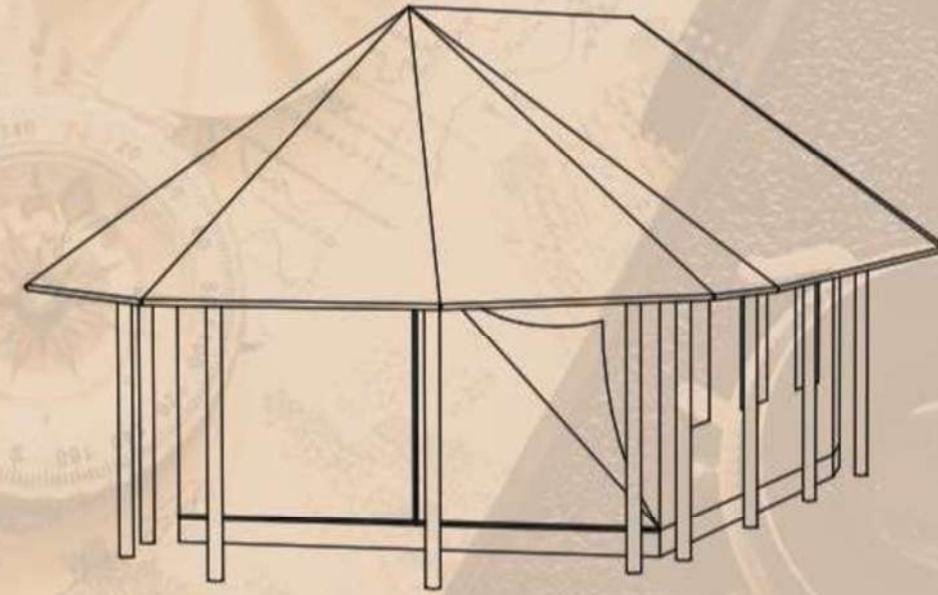

SUITE revision 2

Notes

Ten canvas windows with inside and outside covers.
One roll-up door to as entrance and one roll-up doors at back veranda.
Colour olive green canvas, Netting green.
No groundsheet.
Dimensions in cm.

COMPLETE TENT

Rondavel Lodge

8M X 3.6M WOOD LEG TENT WITH PARTITION TO BATHROOM

Notes:

- Tent colour OLIVE GREEN
- Windows, 0.9m wide per side complete with outside and inside window covers. Inside covers zipped to open downward.
- Two zip closing vents in roof of tent.
- Front door inverted T, zips mounted on velcro.
- Partition door same panel on velcro
- Flysheet roof to be Riplock canvas similar to tent.
- All canvas polyested/acrylic riplock.
- Mess in bathroom roof to allow steam to escape.

3.6M X 4M TENT IN 8M FRAME

FRONT

SIDE

Steel Leg Lodge

Bush Baby Lodge

Hanging Lodge

WOOD LEG RONDAVEL TENT 6M X 3.6M

TOP