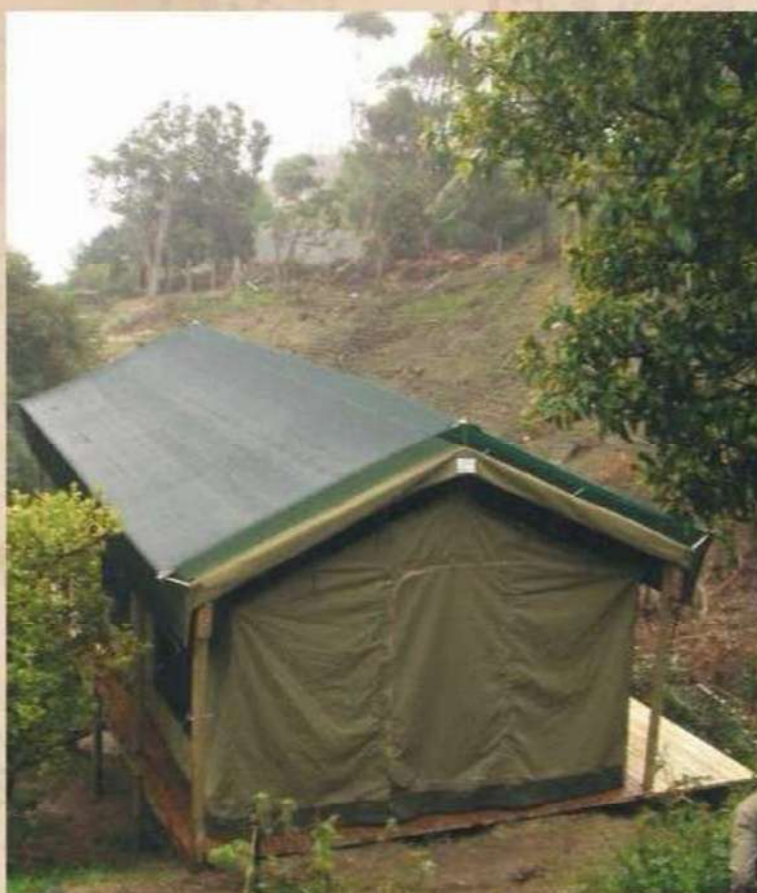

SUITE revision 2

Notes

Ten canvas windows with inside and outside covers.
One roll-up door to as entrance and one roll-up doors at back veranda.
Colour olive green canvas, Netting green.
No groundsheet.
Dimensions in cm.

COMPLETE TENT

Rondavel Lodge

8M X 3.6M WOOD LEG TENT WITH PARTITION TO BATHROOM

Notes:

- Tent colour OLIVE GREEN
- Windows, 0.9m wide per side complete with outside and inside window covers. Inside covers zipped to open downward.
- Two zip closing vents in roof of tent.
- Front door inverted T, zips mounted on velcro.
- Partition door same panel on velcro
- Flysheet roof to be Riplock canvas similar to tent.
- All canvas polyested/acrylic riplock.
- Mess in bathroom roof to allow steam to escape.

FRONT

SIDE

TYPICAL PERSPECTIVE

FRONT

SIDE

PANEL DOOR
IN PARTITION

TENT ONLY

Wooden Leg Lodge

3.6M X 4M TENT IN 8M FRAME

FRONT

SIDE

Steel Leg Lodge

Bush Baby Lodge

Hanging Lodge

WOOD LEG RONDAVEL TENT 6M X 3.6M

TOP