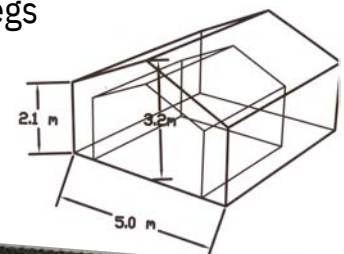

Cristys Tent and Canvas

LODGE TENTS

Nov 2024

BUSH BABY

Size: Tent 3.2m x 3.2m Frame 4.0m x 6.8m
 Verandah 1.7m x 4m
 PVC Bathroom enclosure.
 25mm swaged steel internal frame with steel corners .
 Door mounted on velcro for easy repair.

BIG BERTHA (the mother of lodge tents)

Wooden or steel legs

8

Size: 5.0m x 6.0m, 7.0m or 8.0m, Verandah: 2m x 5m, Frame 6.6m x 10m or bigger`
Flysheets 400gr PVC, netting flysheet 80% shadecloth,
500gr (extra heavy)riplock polyester/acrylic fabric
42mm steel frame, epoxy coated, electroplated or hot dip galvanized.
Door zips mounted on velcro for ease of replacement.
Window details to order.