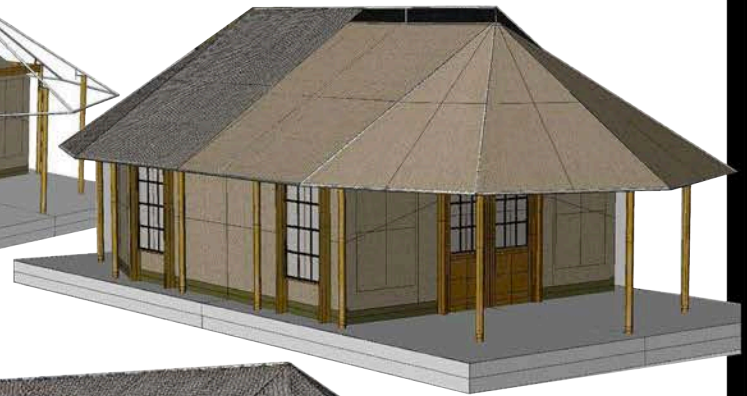

Cristys Tent and Canvas

LODGE TENTS

Nov 2024

BUSH BABY

Size: Tent 3.2m x 3.2m Frame 4.0m x 6.8m
 Verandah 1.7m x 4m
 PVC Bathroom enclosure.
 25mm swaged steel internal frame with steel corners .
 Door mounted on velcro for easy repair.

BIG BERTHA (the mother of lodge tents)

Wooden or steel legs

8

Size: 5.0m x 6.0m, 7.0m or 8.0m, Verandah: 2m x 5m, Frame 6.6m x 10m or bigger`
Flysheets 400gr PVC, netting flysheet 80% shadecloth,
500gr (extra heavy)riplock polyester/acrylic fabric
42mm steel frame, epoxy coated, electroplated or hot dip galvanized.
Door zips mounted on velcro for ease of replacement.
Window details to order.

STEEL LEG RONDAVEL
angled steel legs,
canvas doors and windows

TENT ONLY

COMPLETE TENT

Window installation:
Mount frame to wood structure.
Screw wood cover strip through canvas wall.
Cut away canvas

Wood legs complete with steel structure

Tent installed

Wood legs with windows and doors installed

Canvas roof and shade net installed

WOOD LEG RONDAVEL

Wood leg provide structural support for wood door and windows.

Price: From R67 500.000 ex vat