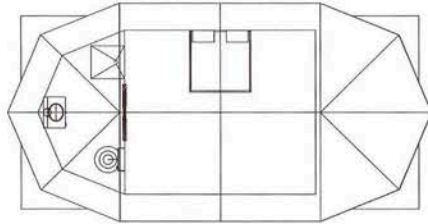

WOOD LEG RONDAVEL TENT WITH WOOD DOORS AND WINDOWS