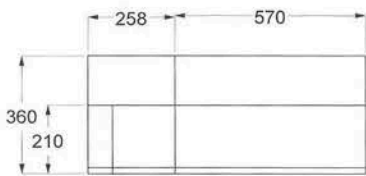

RONDAVEL TENT 5 metre wide

(You don't get more African than this)

Tent available in steel or wood legs

Canvas or wood windows and

Doors

9

TENT ONLY

WOOD LEG RONDAVEL

Wood leg provide structural support for wood door and windows.

Price: From R67 500.000 ex vat