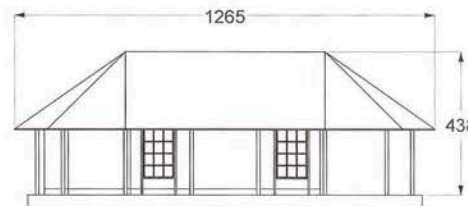

Cristys Tent and Canvas

LODGE TENTS

Nov 2024

BUSH BABY

Size: Tent 3.2m x 3.2m Frame 4.0m x 6.8m
 Verandah 1.7m x 4m
 PVC Bathroom enclosure.
 25mm swaged steel internal frame with steel corners .
 Door mounted on velcro for easy repair.

BIG BERTHA (the mother of lodge tents)

Wooden or steel legs

8

Size: 5.0m x 6.0m, 7.0m or 8.0m, Verandah: 2m x 5m, Frame 6.6m x 10m or bigger`
Flysheets 400gr PVC, netting flysheet 80% shadecloth,
500gr (extra heavy)riplock polyester/acrylic fabric
42mm steel frame, epoxy coated, electroplated or hot dip galvanized.
Door zips mounted on velcro for ease of replacement.
Window details to order.

Price: from R49 900.00 ex Vat

RONDAVEL TENT 5 metre wide

(You don't get more African than this)

Tent available in steel or wood legs

Canvas or wood windows and

Doors

9

WOOD LEG RONDAVEL TENT WITH WOOD DOORS AND WINDOWS

STEEL LEG RONDAVEL
angled steel legs,
canvas doors and windows

TENT ONLY

COMPLETE TENT

Window installation:
Mount frame to wood structure.
Screw wood cover strip through canvas wall.
Cut away canvas

Wood legs complete with steel structure