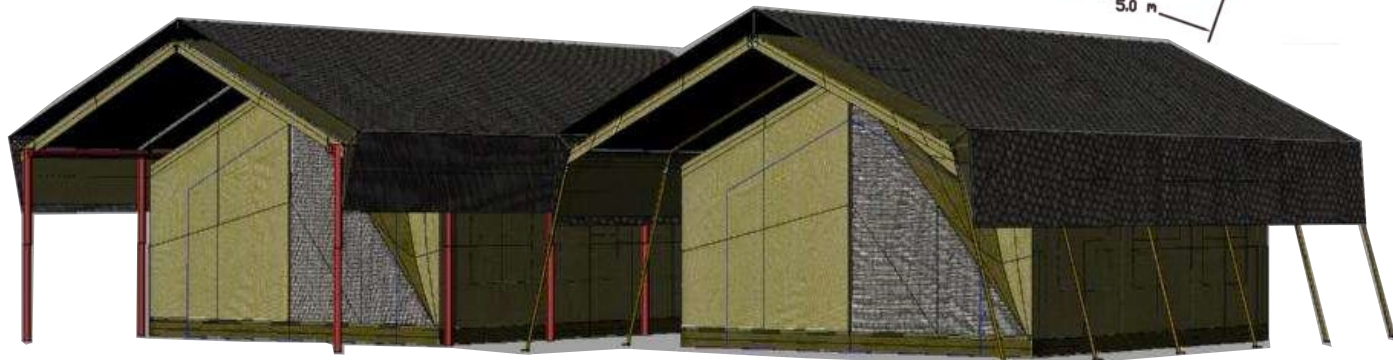

BIG BERTHA (the mother of lodge tents)

Wooden or steel legs

8

Size: 5.0m x 6.0m, 7.0m or 8.0m, Verandah: 2m x 5m, Frame 6.6m x 10m or bigger`
Flysheets 400gr PVC, netting flysheet 80% shadecloth,
500gr (extra heavy)riplock polyester/acrylic fabric
42mm steel frame, epoxy coated, electroplated or hot dip galvanized.
Door zips mounted on velcro for ease of replacement.
Window details to order.