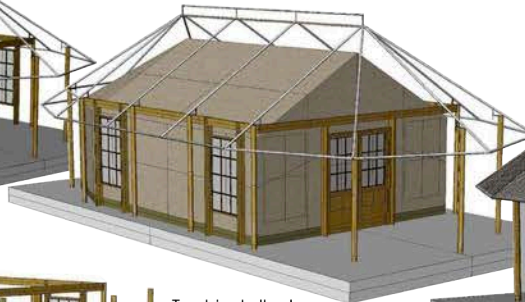

Cristys Tent and Canvas

LODGE TENTS

Nov 2024

BUSH BABY

Size: Tent 3.2m x 3.2m Frame 4.0m x 6.8m
 Verandah 1.7m x 4m
 PVC Bathroom enclosure.
 25mm swaged steel internal frame with steel corners .
 Door mounted on velcro for easy repair.

BIG BERTHA (the mother of lodge tents)

Wooden or steel legs

8

Size: 5.0m x 6.0m, 7.0m or 8.0m, Verandah: 2m x 5m, Frame 6.6m x 10m or bigger`
Flysheets 400gr PVC, netting flysheet 80% shadecloth,
500gr (extra heavy)riplock polyester/acrylic fabric
42mm steel frame, epoxy coated, electroplated or hot dip galvanized.
Door zips mounted on velcro for ease of replacement.
Window details to order.

STEEL LEG RONDAVEL
angled steel legs,
canvas doors and windows

TENT ONLY

COMPLETE TENT

Window installation:
Mount frame to wood structure.
Screw wood cover strip through canvas wall.
Cut away canvas

Wood legs complete with steel structure

Tent installed

Wood legs with windows and doors installed

Canvas roof and shade net installed

WOOD LEG RONDAVEL

Wood leg provide structural support for wood door and windows.

Price: From R67 500.000 ex vat