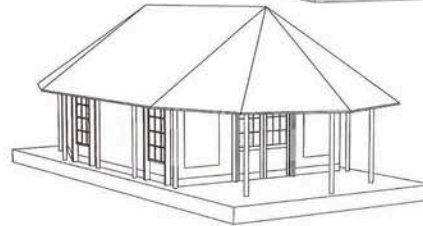

WOOD LEG RONDAVEL TENT WITH WOOD DOORS AND WINDOWS