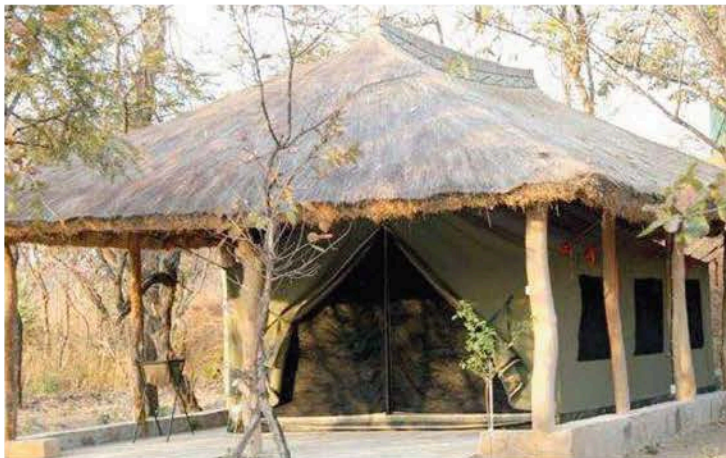

Cristys Tent and Canvas

LODGE TENTS

Nov 2024

BUSH BABY

Size: Tent 3.2m x 3.2m Frame 4.0m x 6.8m
 Verandah 1.7m x 4m
 PVC Bathroom enclosure.
 25mm swaged steel internal frame with steel corners .
 Door mounted on velcro for easy repair.

1

Price: from 3.2 x 3.2 R20 350.00 ex Vat

BUSH CABIN

Size: Tent 3.2m x 3.2m, 4.7m or 6.9m
 Legs 60 x 2 mm hot dip galvanized steel "CAST IN"
 Roof frame 25mm x 1.6mm steel.

2

Price: from R26 750.00 ex Vat

HANGING LODGE

Size: Tent 3.6m x 4.0m -10.0m
 Frame in local wood.
 Roof thatch or any available local material

3

Price: from R20 975.00 ex Vat

CABIN

Size: 3.6m x 4.0m or 5.0m Verandah: 1.5m x 4.0m
 Wood frame build by customer. Bathroom can be added.
 Tent detail same as Hanging Tent