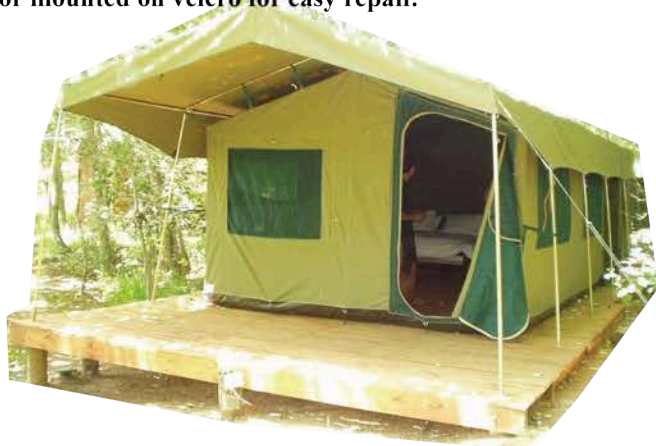

Cristys Tent and Canvas

LODGE TENTS

Nov 2024

BUSH BABY

Size: Tent 3.2m x 3.2m Frame 4.0m x 6.8m
 Verandah 1.7m x 4m
 PVC Bathroom enclosure.
 25mm swaged steel internal frame with steel corners .
 Door mounted on velcro for easy repair.

1

Price: from 3.2 x 3.2 R20 350.00 ex Vat

BUSH CABIN

Size: Tent 3.2m x 3.2m, 4.7m or 6.9m
 Legs 60 x 2 mm hot dip galvanized steel "CAST IN"
 Roof frame 25mm x 1.6mm steel.

2

Price: from R26 750.00 ex Vat

HANGING LODGE

Size: Tent 3.6m x 4.0m -10.0m
 Frame in local wood.
 Roof thatch or any available local material

3

Price: from R20 975.00 ex Vat

CABIN

Size: 3.6m x 4.0m or 5.0m Verandah: 1.5m x 4.0m
 Wood frame build by customer. Bathroom can be added.
 Tent detail same as Hanging Tent