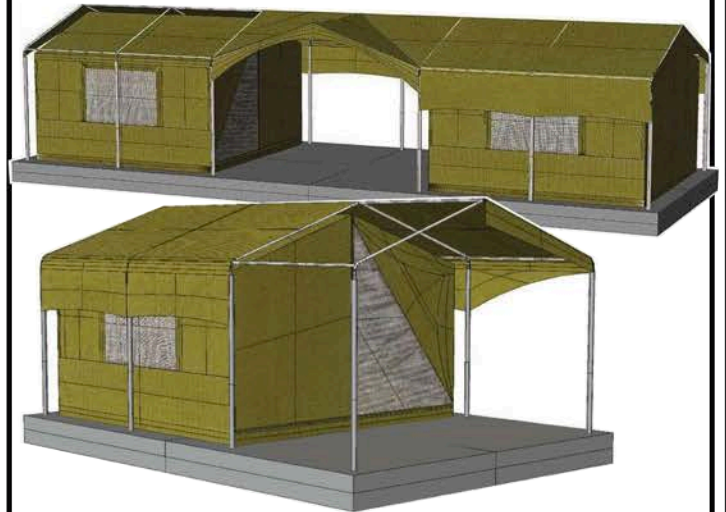

Cristys Tent and Canvas

LODGE TENTS

Nov 2024

BUSH BABY

Size: Tent 3.2m x 3.2m Frame 4.0m x 6.8m
 Verandah 1.7m x 4m
 PVC Bathroom enclosure.
 25mm swaged steel internal frame with steel corners .
 Door mounted on velcro for easy repair.

1

Price: from 3.2 x 3.2 R20 350.00 ex Vat

BUSH CABIN

Size: Tent 3.2m x 3.2m, 4.7m or 6.9m
 Legs 60 x 2 mm hot dip galvanized steel "CAST IN"
 Roof frame 25mm x 1.6mm steel.

2

Price: from R26 750.00 ex Vat

HANGING LODGE

Size: Tent 3.6m x 4.0m -10.0m
 Frame in local wood.
 Roof thatch or any available local material

3

Price: from R20 975.00 ex Vat

CABIN

Size: 3.6m x 4.0m or 5.0m Verandah: 1.5m x 4.0m
 Wood frame build by customer. Bathroom can be added.
 Tent detail same as Hanging Tent

Door zips mounted on velcro for ease of replacement.

5

Price: from R38 600.00 ex vat

WOOD LEGGED LODGE TENTS

Size: 3.6m x 4.0m, 6.0m, 8.0m or 10.0m

Verandah: 2m x 4m

38mm steel frame, epoxy coated, electroplated or hot dip galvanized. 80% shade cloth fly sheet on 25mm structure.