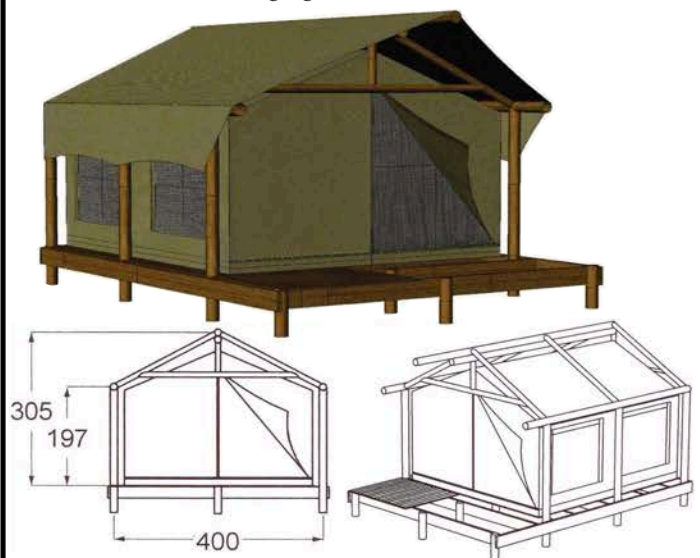

Cristys Tent and Canvas

LODGE TENTS

Nov 2024

BUSH BABY

Size: Tent 3.2m x 3.2m Frame 4.0m x 6.8m
 Verandah 1.7m x 4m
 PVC Bathroom enclosure.
 25mm swaged steel internal frame with steel corners .
 Door mounted on velcro for easy repair.

Size: Tent 3.6m x 4.0m -10.0m
 Frame in local wood.
 Roof thatch or any available local material

3

Price: from R20 975.00 ex Vat

CABIN

Size: 3.6m x 4.0m or 5.0m Verandah: 1.5m x 4.0m
 Wood frame build by customer. Bathroom can be added.
 Tent detail same as Hanging Tent

4

Price: from R25 850.00 ex Vat

35 Kendal Rd, Diep
 River
 Cape Town
 Ph 021 712 5020
 Cristys@mweb.co.za

LODGE TENTS

Size: 3.6m x 4.0m, 6.0m, 8.0m or 10.0m

Verandah: 2m x 4.5m

38mm steel frame, epoxy coated, electroplated or hot dip galvanized. 80% shade cloth fly sheet on 25mm structure.

Door zips mounted on velcro for ease of replacement.

5

Price: from R38 600.00 ex vat

WOOD LEGGED LODGE TENTS

Size: 3.6m x 4.0m, 6.0m, 8.0m or 10.0m

Verandah: 2m x 4m

38mm steel frame, epoxy coated, electroplated or hot dip galvanized. 80% shade cloth fly sheet on 25mm structure.