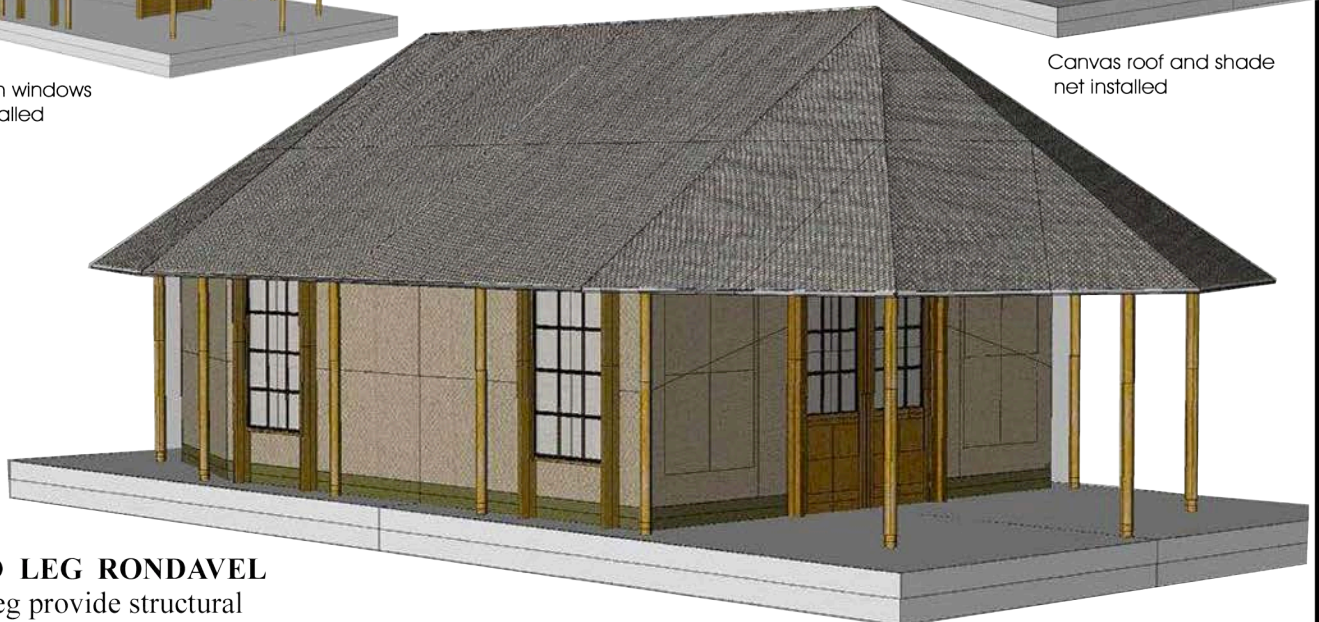

BIG BERTHA (the mother of lodge tents)

Wooden or steel legs

8

Size: 5.0m x 6.0m, 7.0m or 8.0m, Verandah: 2m x 5m, Frame 6.6m x 10m or bigger`
Flysheets 400gr PVC, netting flysheet 80% shadecloth,
500gr (extra heavy)riplock polyester/acrylic fabric
42mm steel frame, epoxy coated, electroplated or hot dip galvanized.
Door zips mounted on velcro for ease of replacement.
Window details to order.

STEEL LEG RONDAVEL
angled steel legs,
canvas doors and windows

TENT ONLY

COMPLETE TENT

Window installation:
Mount frame to wood structure.
Screw wood cover strip through canvas wall.
Cut away canvas

Wood legs complete with steel structure

Tent installed

Wood legs with windows and doors installed

Canvas roof and shade net installed

WOOD LEG RONDAVEL

Wood leg provide structural support for wood door and windows.

Price: From R67 500.000 ex vat