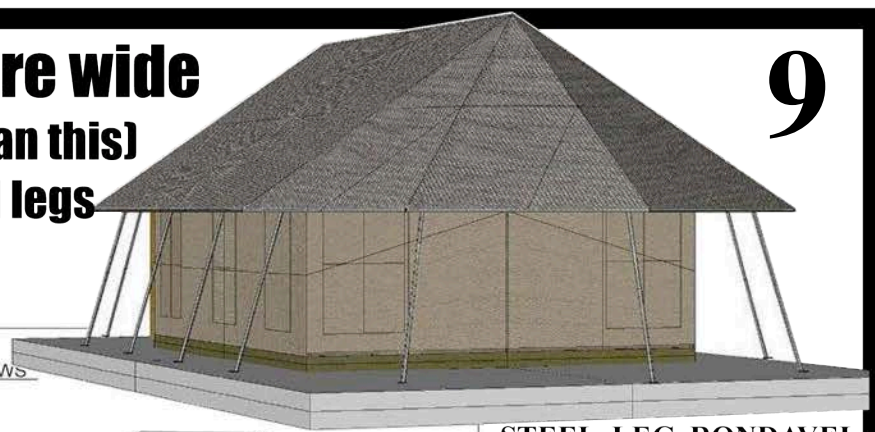

BIG BERTHA (the mother of lodge tents)

Wooden or steel legs

8

Size: 5.0m x 6.0m, 7.0m or 8.0m, Verandah: 2m x 5m, Frame 6.6m x 10m or bigger`
Flysheets 400gr PVC, netting flysheet 80% shadecloth,
500gr (extra heavy)riplock polyester/acrylic fabric
42mm steel frame, epoxy coated, electroplated or hot dip galvanized.
Door zips mounted on velcro for ease of replacement.
Window details to order.

Price: from R49 900.00 ex Vat

RONDAVEL TENT 5 metre wide

(You don't get more African than this)

Tent available in steel or wood legs

Canvas or wood windows and

Doors

9

WOOD LEG RONDAVEL TENT WITH WOOD DOORS AND WINDOWS

STEEL LEG RONDAVEL
angled steel legs,
canvas doors and windows

TENT ONLY

COMPLETE TENT

Window installation:
Mount frame to wood structure.
Screw wood cover strip through canvas wall.
Cut away canvas

Wood legs complete with steel structure