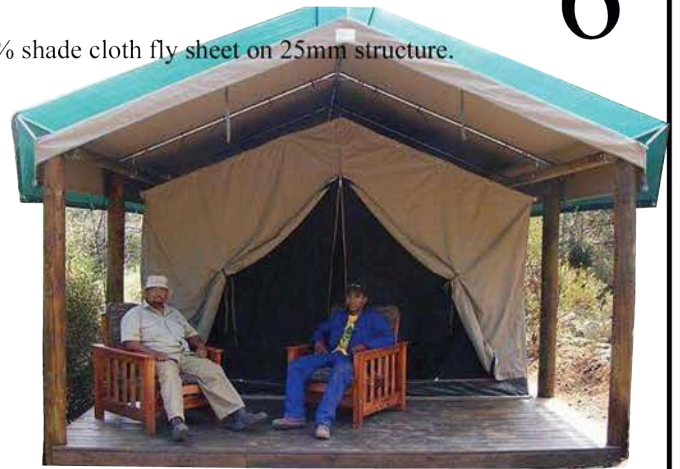

Cristys Tent and Canvas

LODGE TENTS

Nov 2024

BUSH BABY

Size: Tent 3.2m x 3.2m Frame 4.0m x 6.8m
 Verandah 1.7m x 4m
 PVC Bathroom enclosure.
 25mm swaged steel internal frame with steel corners .
 Door mounted on velcro for easy repair.

Door zips mounted on velcro for ease of replacement.

5

Price: from R38 600.00 ex vat

WOOD LEGGED LODGE TENTS

Size: 3.6m x 4.0m, 6.0m, 8.0m or 10.0m

Verandah: 2m x 4m

38mm steel frame, epoxy coated, electroplated or hot dip galvanized. 80% shade cloth fly sheet on 25mm structure.

Door zips mounted on velcro for ease of replacement.

Window details to order.

6

WOOD DOORS AND WINDOWS

CANVAS DOORS AND WINDOWS

Price: from R36 070.00 ex vat

RUSTIC LODGE

Sizes: 3.6m x 4.0m to 8.0m