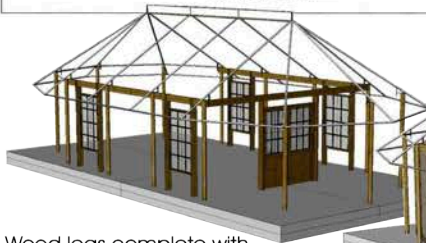

Cristys Tent and Canvas

LODGE TENTS

Nov 2024

BUSH BABY

Size: Tent 3.2m x 3.2m Frame 4.0m x 6.8m
 Verandah 1.7m x 4m
 PVC Bathroom enclosure.
 25mm swaged steel internal frame with steel corners .
 Door mounted on velcro for easy repair.

BIG BERTHA (the mother of lodge tents)

Wooden or steel legs

8

Size: 5.0m x 6.0m, 7.0m or 8.0m, Verandah: 2m x 5m, Frame 6.6m x 10m or bigger`
Flysheets 400gr PVC, netting flysheet 80% shadecloth,
500gr (extra heavy)riplock polyester/acrylic fabric
42mm steel frame, epoxy coated, electroplated or hot dip galvanized.
Door zips mounted on velcro for ease of replacement.
Window details to order.

STEEL LEG RONDAVEL
angled steel legs,
canvas doors and windows

TENT ONLY

COMPLETE TENT

Window installation:
Mount frame to wood structure.
Screw wood cover strip through canvas wall.
Cut away canvas

Wood legs complete with steel structure

Tent installed

Wood legs with windows and doors installed

Canvas roof and shade net installed

WOOD LEG RONDAVEL

Wood leg provide structural support for wood door and windows.

Price: From R67 500.000 ex vat